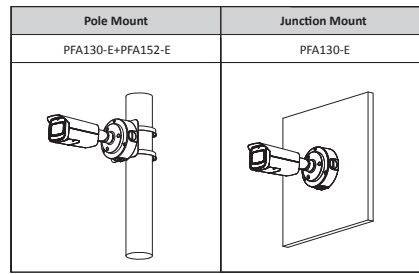

#### Port

Audio Input	1 channel (RAC port)
Audio Output	1 channel (RAC port)
Alarm Input	1 channel In: 5mA 5V DC
Alarm Output	1 channel Out: 300mA 12V DC

Power

Power Supply	12V DC/PoE (802.3af)
Power Consumption	< 9.9W

Environment

Operating Conditions	-30°C to +60°C (-22°F to +140°F)/less than ≤ 95% RH
Storage Temperature	-40°C to +60°C (-40°F to +140°F)
Protection	IP67

Structure

Casing	Metal
Dimensions	244.1 mm × Φ90.4 mm (9.61" × Φ3.26")
Net Weight	0.88 kg (1.9 lb)
Gross Weight	1.14 kg (2.5 lb)