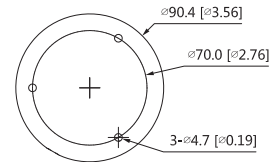

Dimensions (mm[inch])

Ordering Information

Type	Part Number	Description
8MP Camera	DH-IPC-HFW2831TP-ZAS-S2	8MP Lite IR Vari-focal Bullet Network Camera,PAL
	DH-IPC-HFW2831TN-ZAS-S2	8MP Lite IR Vari-focal Bullet Network Cameras,NTSC
Accessories (optional)	PFA130-E	Junction Box
	PFA152-E	Pole Mount
	PFM321D	DC12V1A Power Adapter
	LR1002-1ET/1EC	Single-port Long Reach Ethernet over Coax Extender
	PFM900-E	Integrated Mount Tester
	PFM114	TLC SD card

Accessories

Optional: