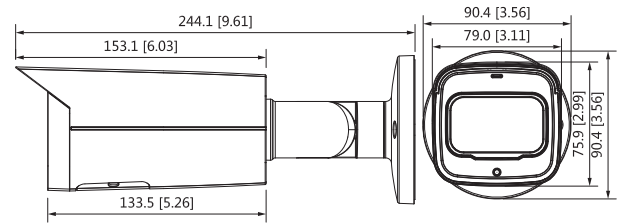

Dimensions (mm[inch])

Ordering Information

Type	Part Number	Description
8MP Camera	DH-IPC-HFW2831TP-ZAS-S2	8MP Lite IR Vari-focal Bullet Network Camera,PAL
	DH-IPC-HFW2831TN-ZAS-S2	8MP Lite IR Vari-focal Bullet Network Cameras,NTSC
Accessories (optional)	PFA130-E	Junction Box
	PFA152-E	Pole Mount
	PFM321D	DC12V1A Power Adapter
	LR1002-1ET/1EC	Single-port Long Reach Ethernet over Coax Extender
	PFM900-E	Integrated Mount Tester
	PFM114	TLC SD card

Accessories

Optional: