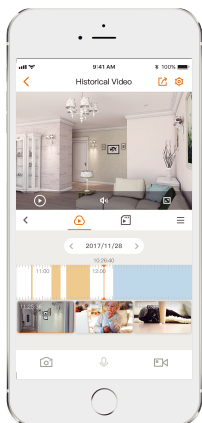

Imou

Cell Go

IPC-B32P-V2
IPC-B32N-V2

3MP H.265 Wi-Fi Battery Camera

The Cell Go is a 100% wire-free rechargeable camera that delivers well-rounded home protection for up to 120 days on one single charge. 2K , IP65 Weatherproof , Night Vision , Compatible with Amazon Alexa, No monthly fee. Easy wireless installation—no need to connect your security camera to electrical wiring.

- 3MP QHD Video**
See more details than 1080P
- 100% Wire-Free**
Supports 2.4 GHz Wi-Fi, Free of network cabling and power wiring hassles
- Rechargeable Battery**
DC 5V Power Supply Rechargeable Battery Power
- Built-in Siren**
Scare away unwelcome visitors with built-in siren
- PIR Detection**
High quality passive PIR detector for reducing false alerts
- Low-Battery Notifications**
Informs you when battery level goes down to 20%,10%, so you can charge it in time.
- Two-way Talk**
Using variable sound when taking real-time talk with people in front of the camera
- Human Detection**
Quickly find human targets in your home
- Privacy Mode**
Device goes to sleep to protect your personal privacy
- IP65**
Weatherproof for outdoor conditions
- Internal Storage**
Built-in 4 GB eMMC Storage
- Works with Solar Panel**
Works with Imou Solar Panel for battery charging

Camera

3MP(2304*1296)
 Night Vision: 7m(23ft) Distance
 2.8mm Fixed Lens
 Field of View : 98° (H), 54° (V), 121° (D)

Video & Audio

Video Compression : H.265
 Up to 15fps Frame Rate
 8x Digital Zoom
 Two-way Audio