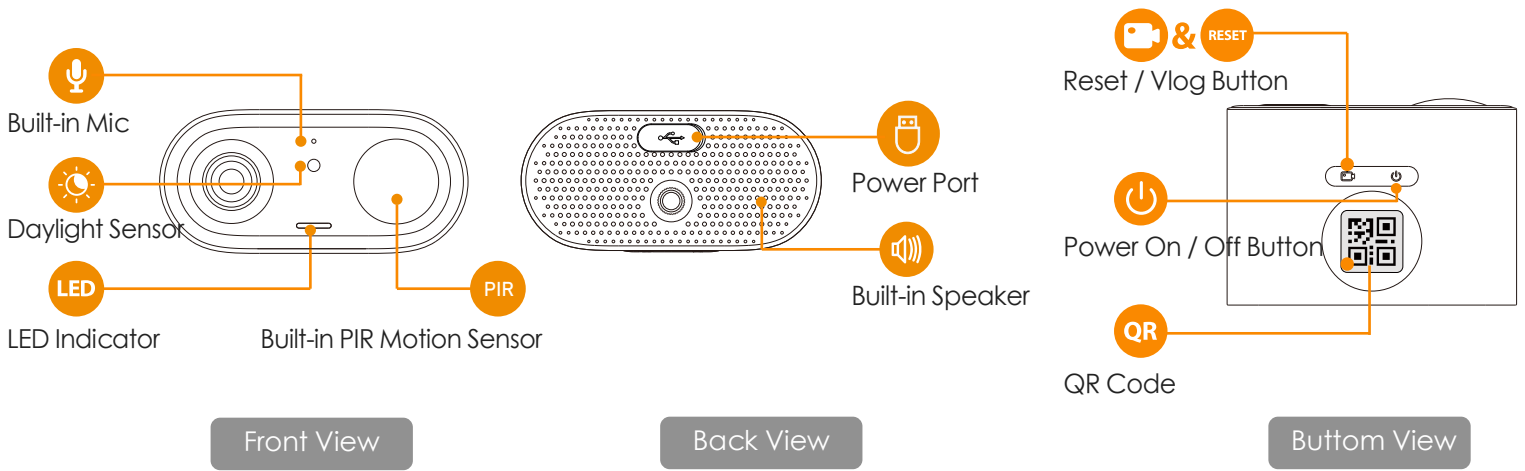

Specifications

Camera

3MP(2304*1296)
Night Vision: 7m(23ft) Distance
2.8mm Fixed Lens
Field of View : 98° (H), 54° (V), 121° (D)

Video & Audio

Video Compression : H.265
Up to 15fps Frame Rate
8x Digital Zoom
Two-way Audio

Notice Management

Motion Detection
Human Detection
Configurable Region
Work mode

Storage

Local Storage: Internal Storage(4GB eMMC)
Secure Local Storage. No monthly fee.
Cloud Storage: Imou Subscription Plan
Record, view, and save events in your Imou app with a 365 day trial of the Imou Subscription Plan.

Network

Wi-Fi:IEEE802.11b/g/n,50m Open Field
Imou App: iOS, Android

Auxiliary Interface

Built-in Mic & Speaker
Power on / off Button
Vlog / Reset Button

General

DC 5V 2A Power / Imou Solar Panel Supply
Power Consumption:<3.5W
Operating Temperature:-20°C~+50°C (-4°F~122°F)
Charging Temperature:-0°C~+45°C (32°F~112°F)

Device Dimensions: 88×60×42mm (3.46×2.36×1.65 inch)
Dimensions(With package): 123×57×147mm (4.84×2.24×5.78 inch)
Device Weight: 208.9g (0.46lb)
Weight(With package): 415.3g(0.92lb)

FCC,CE,IC ID,UKCA,RCM,WWA

What's in the box

- 1x Camera
- 1x Quick Start Guide
- 1x Mounting Template
- 1x Tape
- 1x Mounting Bracket
- 3x Expansion Screw