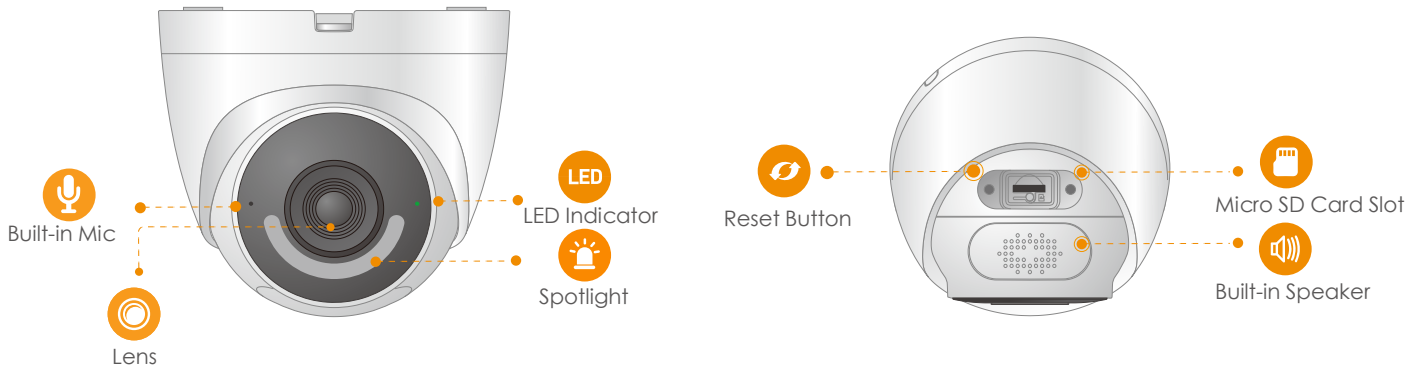

Specifications

Camera

1/2.7" 2 Megapixel Progressive CMOS
2MP(1920 x 1080)
Night Vision: 30m(98ft) Distance
2.8mm/3.6/6mm Fixed Lens
Field of View : 2.8mm: 114° (H), 59° (V), 135° (D)
3.6mm: 93° (H), 48° (V), 118° (D)
6mm: 55° (H), 31° (V), 62° (D)

Video & Audio

Video Compression : H.265/H.264
Up to 25/30fps Frame Rate
16x Digital Zoom
Built-in Mic & Speaker, 110dB Siren
Built-in Spotlight

Notice Management

Motion Detection
Human Detection
Configurable Region

Network

1x 100Mbps Ethernet Port
Wi-Fi:IEEE802.11b/g/n,100m Open Field
Dual Internal Antennas, 2 x 2 MIMO
Soft AP
CGI, ONVIF
imou App: iOS, Android

Auxiliary Interface

Micro SD Card Slot(up to 256GB)
Reset Button

General

DC 12V1A Power Supply
Power Consumption:≤7W
Material: Metal + Plastic
Working Environment:-30° C~+60° C, Less Than 95%RH
IP67 Weatherproof
Dimensions: 109.9 × 109.9 × 102.2mm (4.3 × 4.3 × 4inch)
Weight: 352g (0.91lb)
CE, FCC

What's in the box

- 1x Camera
- 1x Quick Start Guide
- 1x Power Adapter
- 1x Mounting Plate
- 1x Screw Package
- 1x Installation Position Map
- 1x Waterproof Connector