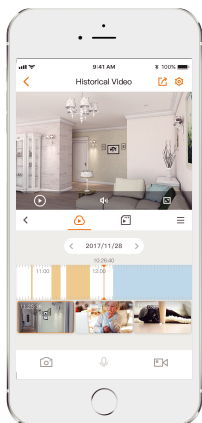

1080P FHD Video
See more than 720P

Active Deterrence
Scare away unwelcome visitors with built-in spotlight and 110dB security siren

H.265 Codec
Save more high-quality video in less space

Two-way Talk
Real-time communicate with people at the camera

Human Detection
Quickly detects human target and triggers alarms

IP67
Weatherproof for outdoor conditions

Wi-Fi Connection
IEEE802.11b/g/n(2.4GHz)

Micro SD Card Slot
Supports up to 256GB local storage

Cloud Service
Live video, storage, alarm alerts and more