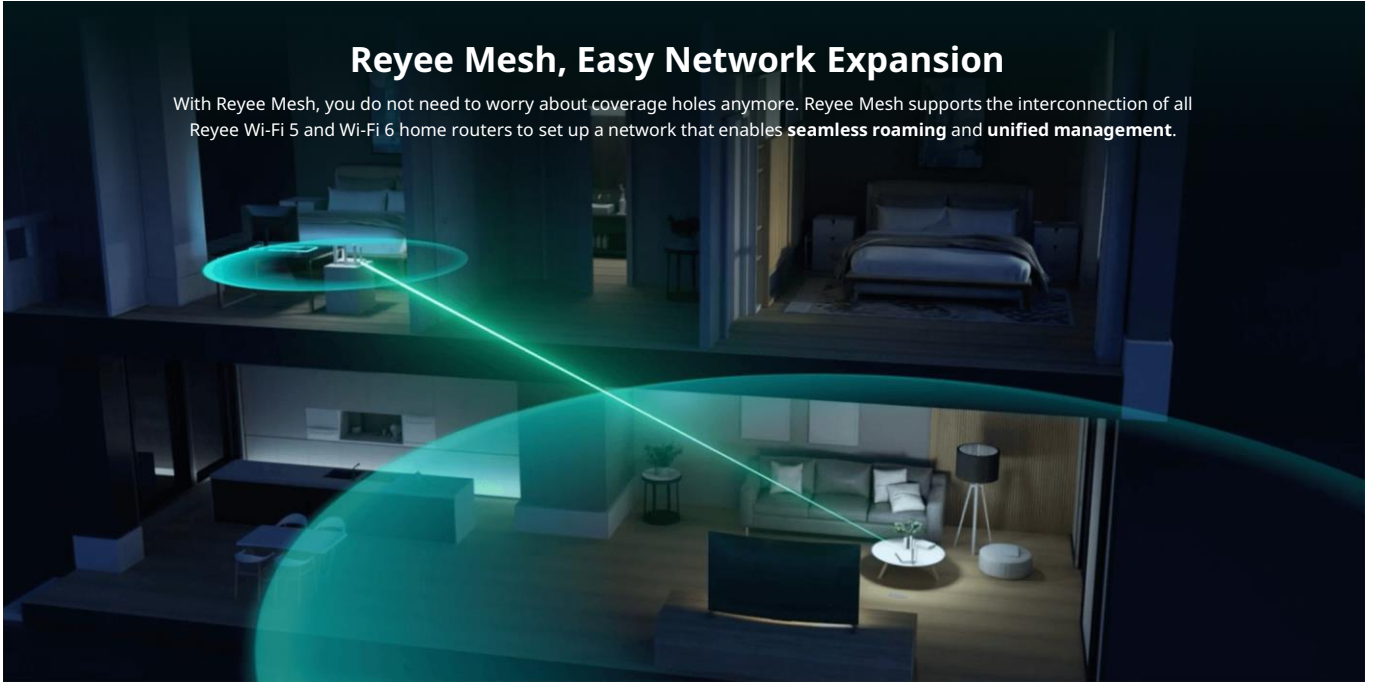

Cover More, Connect More

Equipped with 5 high-gain antennas, RG-EW3000GX provides full Wi-Fi signal coverage across a spacious apartment without any coverage hole.

Highlight Features

Reyee Mesh, Easy Network Expansion

With Reyee Mesh, you do not need to worry about coverage holes anymore. Reyee Mesh supports the interconnection of all Reyee Wi-Fi 5 and Wi-Fi 6 home routers to set up a network that enables **seamless roaming** and **unified management**.

Manage Your Home Network at Fingertips

Ruijie Reyee APP provides incredible advanced features, allowing you to remotely manage your network at any time.

Specifications

Model	RG-EW3000GX
Basic	
Dimensions (W×D×H)	240 mm × 130 mm × 32 mm (9.45 in. × 5.11 in. × 1.25 in. antennas not included)
Weight	0.50 kg (packages not included)
Wi-Fi Standards	Wi-Fi 6 (802.11ax)
MIMO	2.4 GHz, 2×2, MU-MIMO 5 GHz, 2×2, MU-MIMO
Max. Wi-Fi Speed	2.4 GHz: 574 Mbps 5 GHz: 2402 Mbps
Channel Width	2.4 GHz: Auto/20/40 MHz 5 GHz: Auto/20/40/80/160 MHz
Antennas	5
Antennas Type	External Omnidirectional
Antenna Gain	2.4 GHz: 5 dBi 5 GHz: 5 dBi
Ports	1×10/100/1000 Base-T WAN/LAN port 1×10/100/1000 Base-T WAN port 3×10/100/1000 Base-T LAN ports
Recommended Users	60
Max. Users	192
Power Supply	DC 12V/1.0A
Power Consumption	< 12 W
Operation Frequency Bands	802.11b/g/n/ax: 2.400 GHz to 2.483 GHz 802.11a/n/ac/ax: 5.150 GHz to 5.350 GHz 802.11a/n/ac/ax: 5.470 GHz to 5.725 GHz , 5.725 GHz to 5.850 GHz country-specific restrictions apply