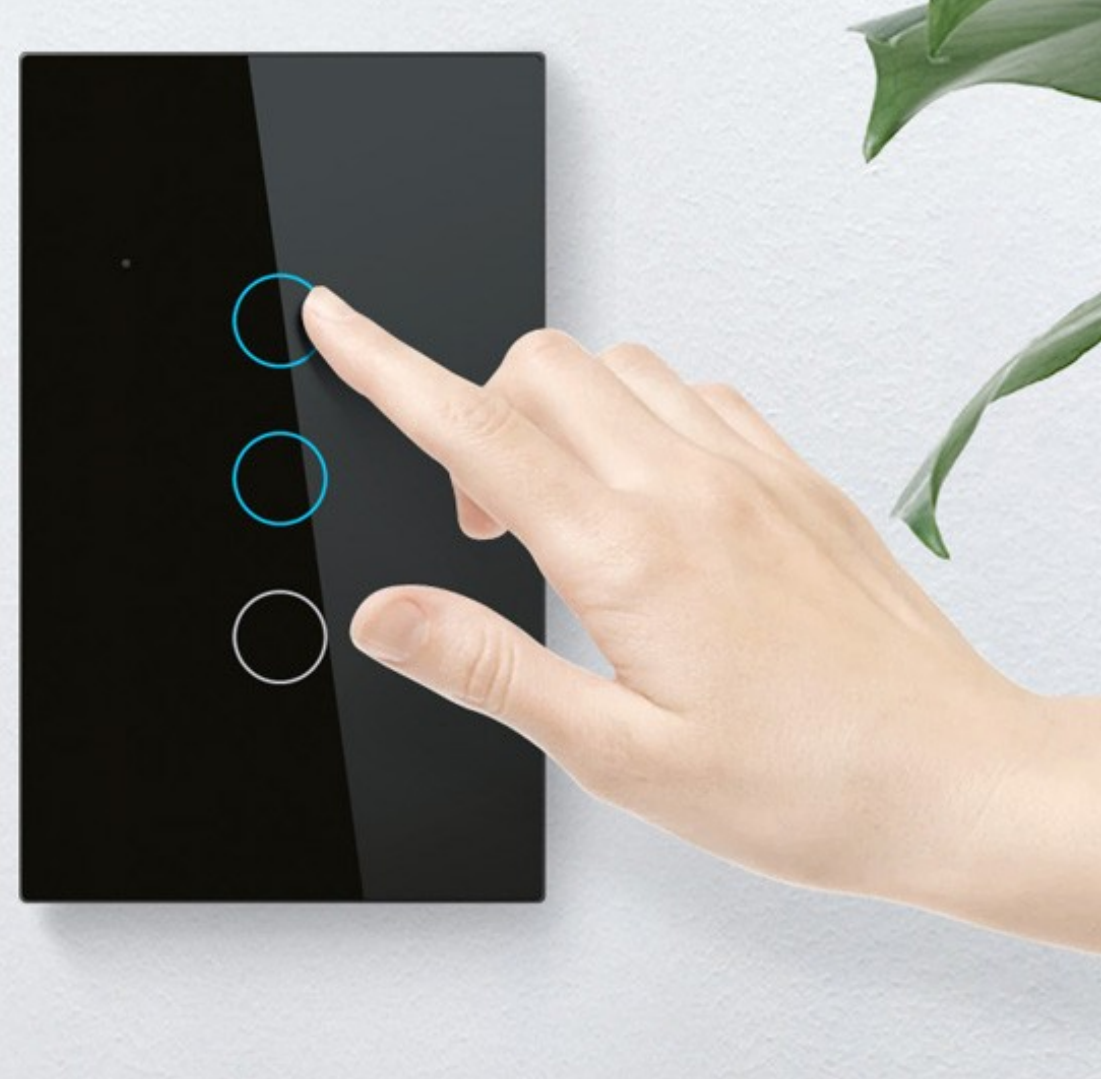

## LED Indicator

Humanization design, with soft LED indicator, can find the position of the switch easily in darkness.

ON

OFF

## Crystal Edge

Exquisite Craftwork  
Well polished luxurious experience  
We focus on the details

You can create group in the APP to manage all the lights in your house and share the device to your family members

Multiple people control one

One person controls more than one

Horizontal / Vertical, easily choose the installation method  
Multiple color options, suitable for various decoration styles