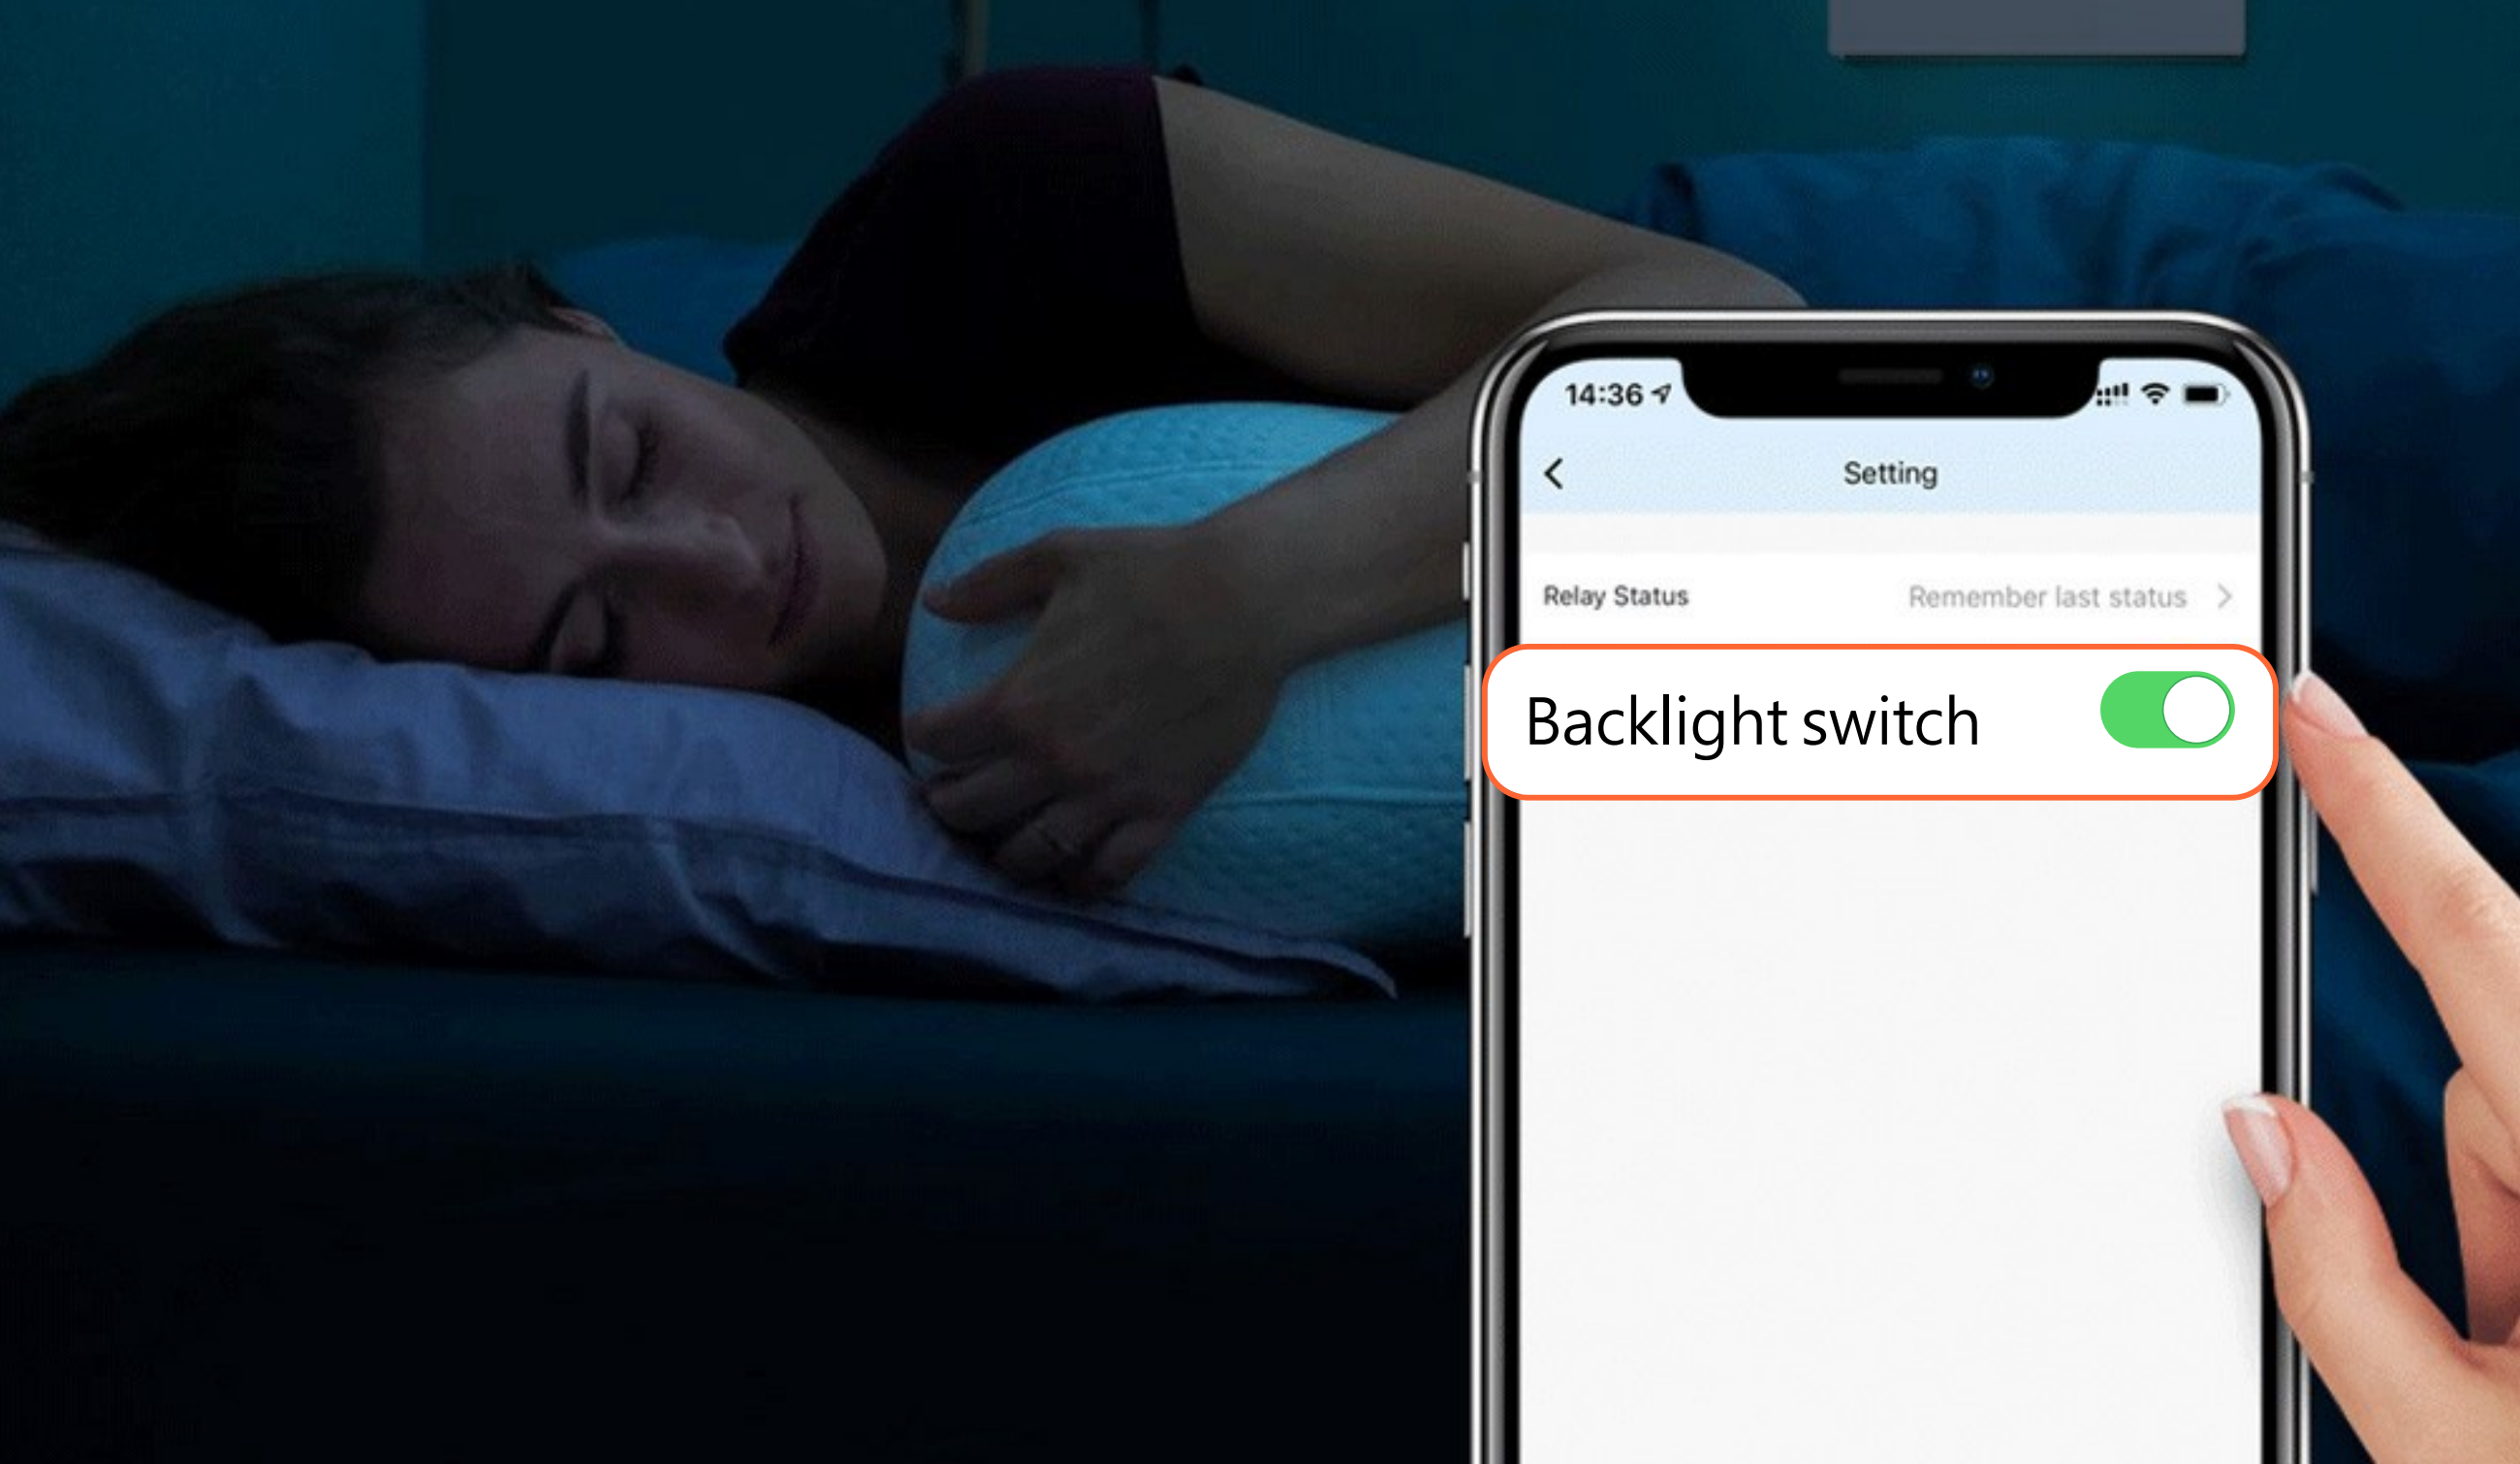

Backlight can Turn On/Off

To avoid disturbing sleep,
you can choose to turn off the backlight