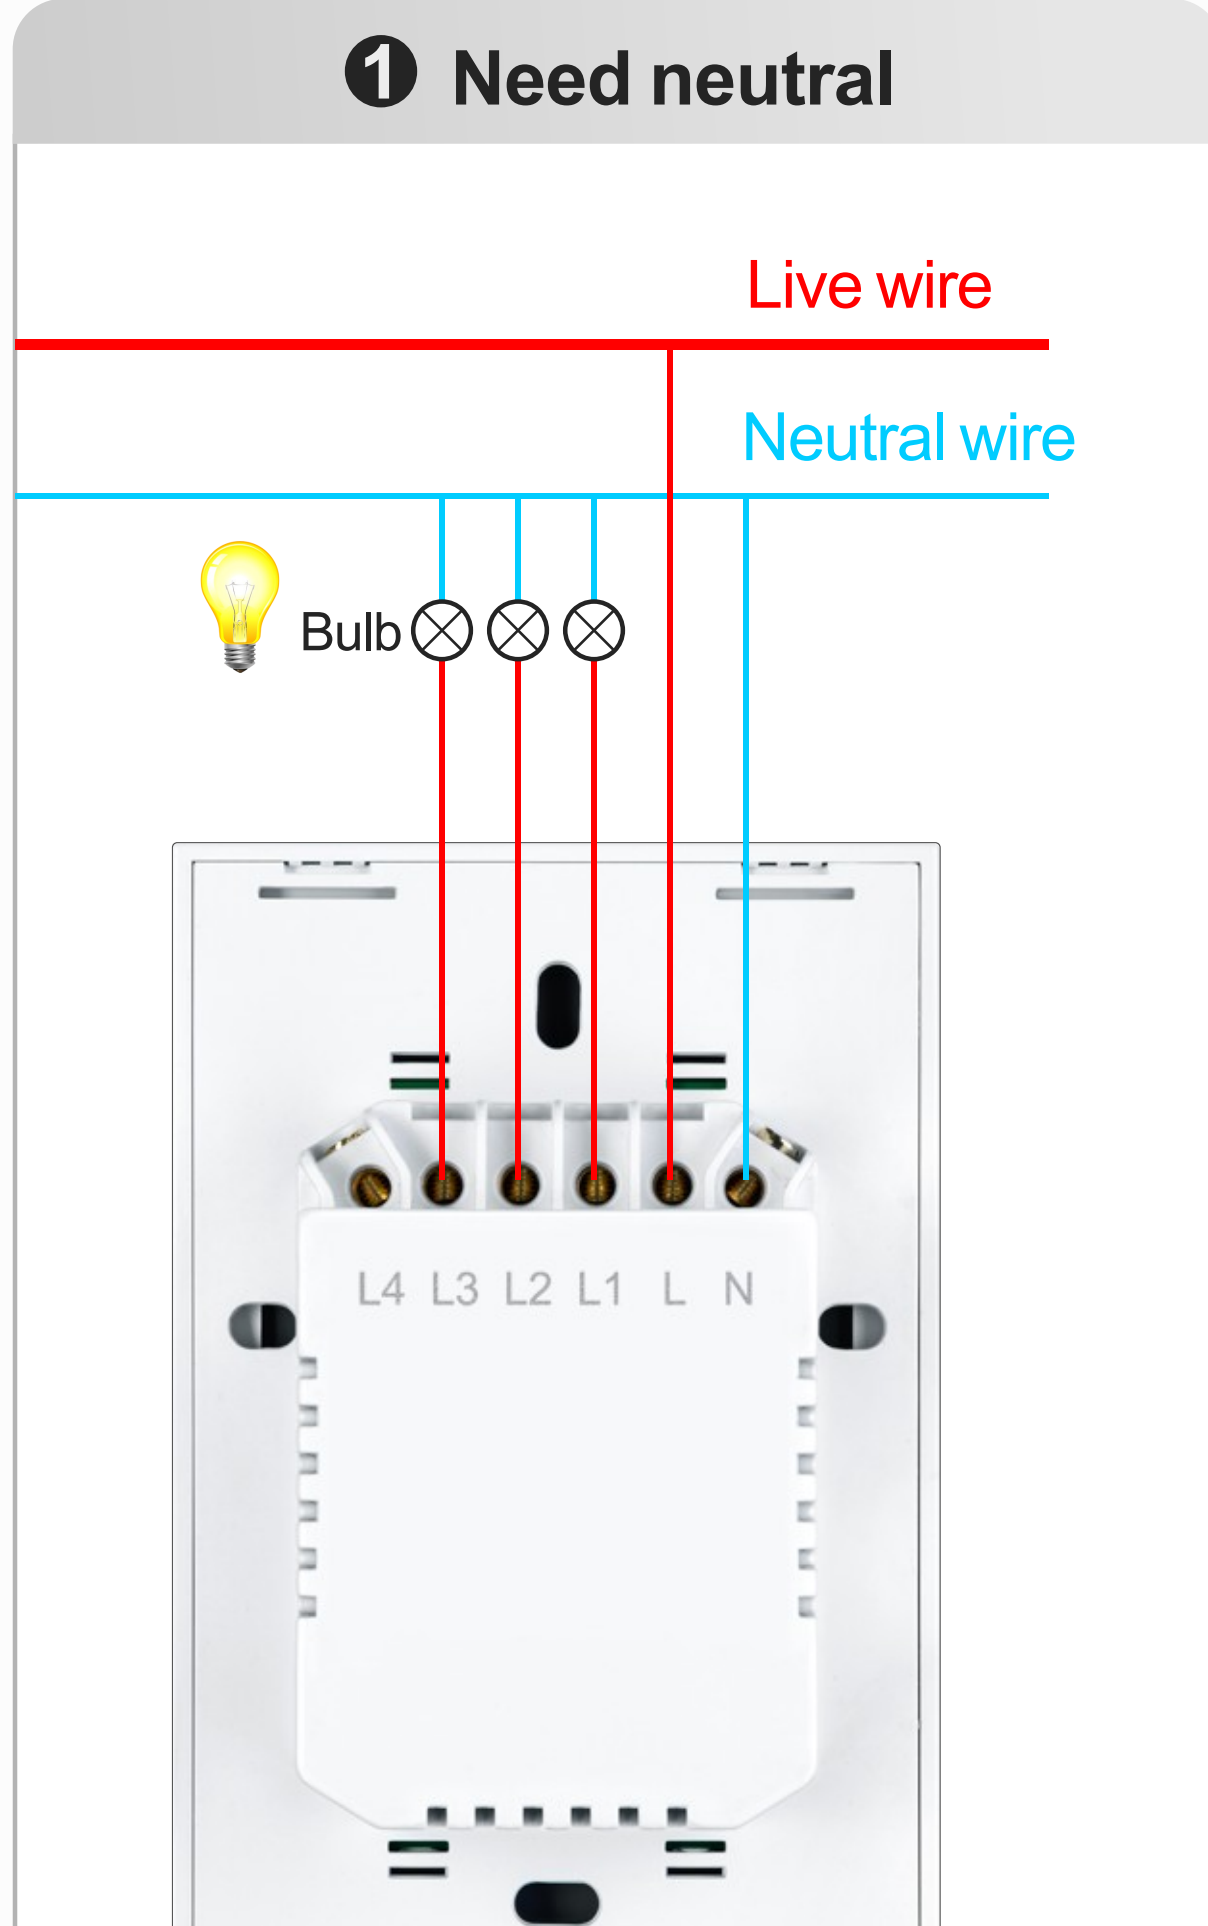

## Product Appearance & Size

WiFi Frequency  
2.4G Hz b/g/n

Work Voltage  
AC100-240V  
50/60Hz

Rated Power  
10-400W

## Work with or without neutral wire

① Need neutral

② No need neutral

## Description

Tuya Smart 3 CH WIFI US Touch Switch for Home Lamps  
Support Voice Control: Work with Amazon Alexa/Google Assistance  
Work Voltage: 100-240V AC 50/60Hz  
Rated Power: 10-400W  
Material Panel: tempered glass panel, Fire restriction PC back shell  
Default Color: White/Black; Options: Gold/Grey  
With neutral line & without neutral line both can be used  
Box: 140\*90\*55mm, Unit weight: 0.255kg