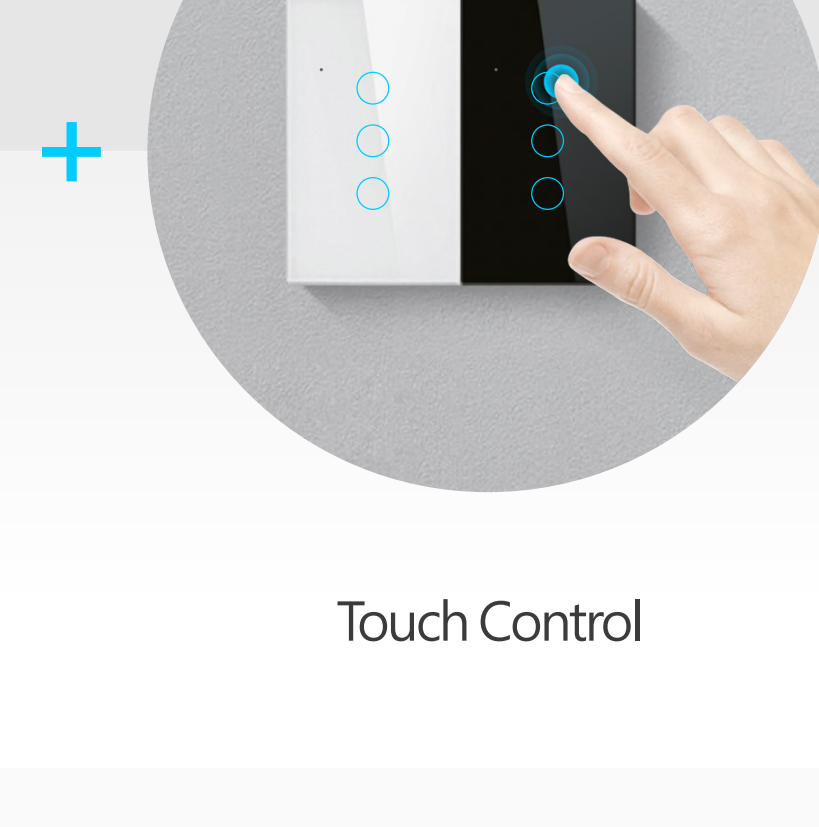

# Smart WiFi Touch Switch

US Standard | 3-Gang | For Lamps

Focus the quality of life, lead the trend of switch  
LED Backlight, Multiple Non-interfering Control Modes  
10-400W rated power suitable for various lights  
Work with Amazon Alexa/Google Assistance

WiFi Connection

Remote Control

Voice Control

Timing Schedules

Glass Panel

Touch Control

LED Backlight

Device Sharing

## Multiple Control Modes

Voice Control

APP Remote Control

Touch Control