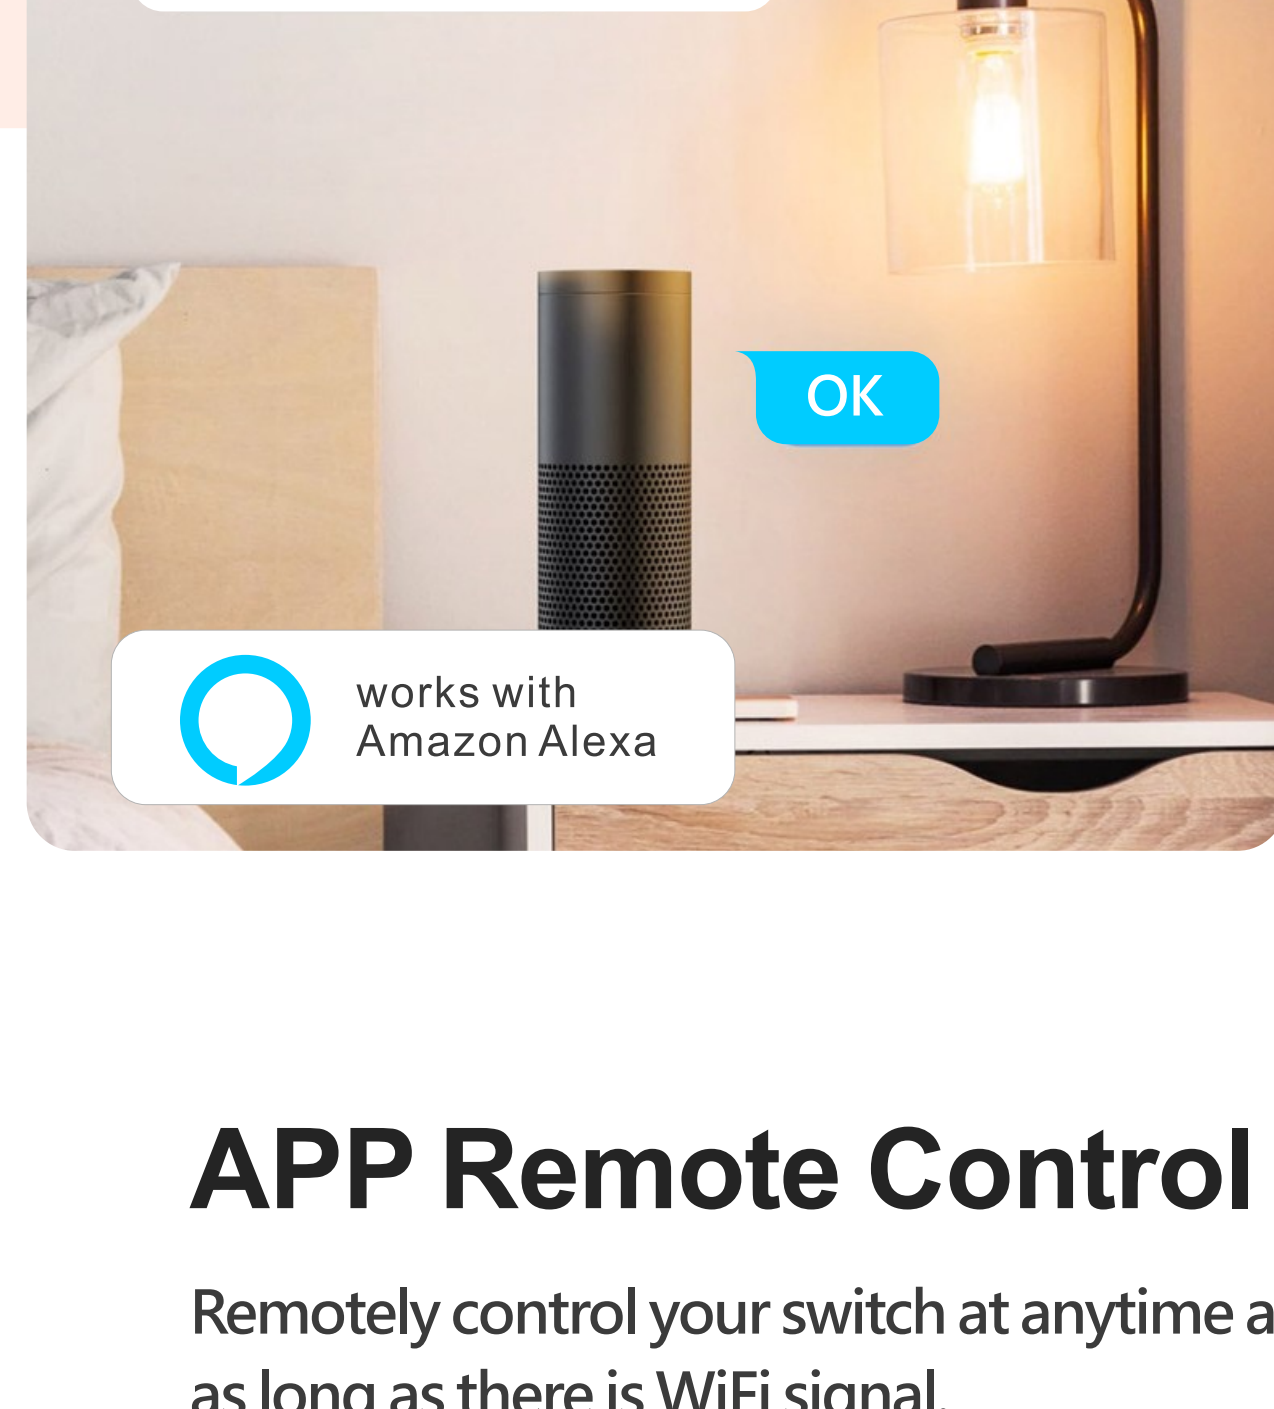

## Multiple Control Modes

Voice Control

APP Remote Control

Touch Control

## Tuya Smart

Smart Life Smart Living

### What is the tuya?

Remotely control home appliances from anywhere  
Add and control multiple devices at once with one App  
Voice control via Amazon Echo and Google Home  
Interworking of multiple smart devices.  
Devices automatically start/stop working based on temperature, location and time.  
Easily share devices among family members  
Receive real-time alerts to ensure safety  
Easily and quickly connect Tuya Smart App to devices

## Control Switch with Your Voice

Work with Amazon Alexa/Google Assistance