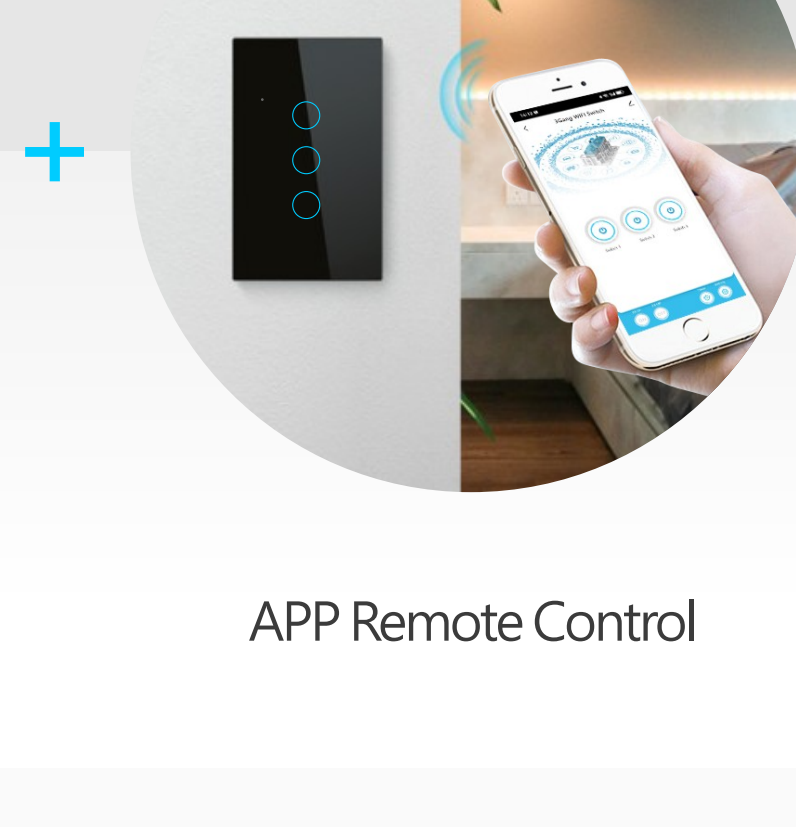

# Smart WiFi Touch Switch

US Standard | 3-Gang | For Lamps

Focus the quality of life, lead the trend of switch  
LED Backlight, Multiple Non-interfering Control Modes  
10-400W rated power suitable for various lights  
Work with Amazon Alexa/Google Assistance

WiFi Connection

Remote Control

Voice Control

Timing Schedules

Glass Panel

Touch Control

LED Backlight

Device Sharing

## Multiple Control Modes

Voice Control

APP Remote Control

Touch Control

### What is the tuya?

Remotely control home appliances from anywhere  
Add and control multiple devices at once with one App  
Voice control via Amazon Echo and Google Home  
Interworking of multiple smart devices.  
Devices automatically start/stop working based on temperature, location and time.  
Easily share devices among family members  
Receive real-time alerts to ensure safety  
Easily and quickly connect Tuya Smart App to devices