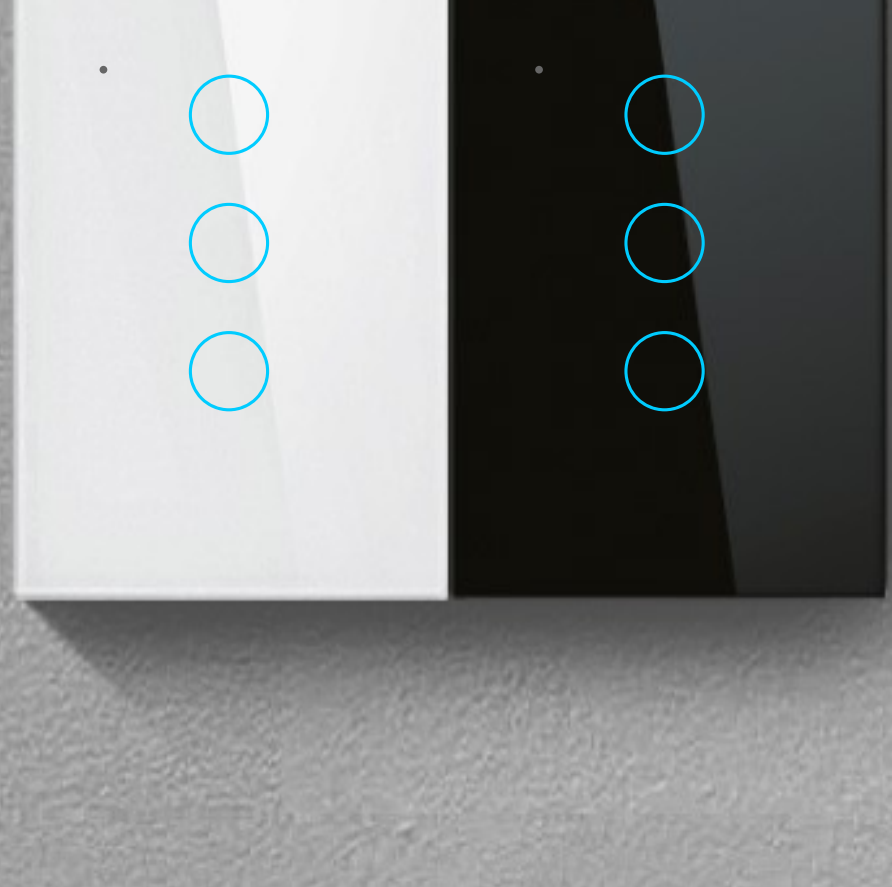

# Smart WiFi Touch Switch

US Standard | 3-Gang | For Lamps

Focus the quality of life, lead the trend of switch  
LED Backlight, Multiple Non-interfering Control Modes  
10-400W rated power suitable for various lights  
Work with Amazon Alexa/Google Assistance

WiFi Connection

Remote Control

Voice Control

Timing Schedules

Glass Panel

Touch Control

LED Backlight

Device Sharing

## LED Indicator

Humanization design, with soft LED indicator, can find the position of the switch easily in darkness.

ON

OFF

## Four Color Options

Default Color: White/Black

Options: Gold/Grey

Black

White

Gold

Grey