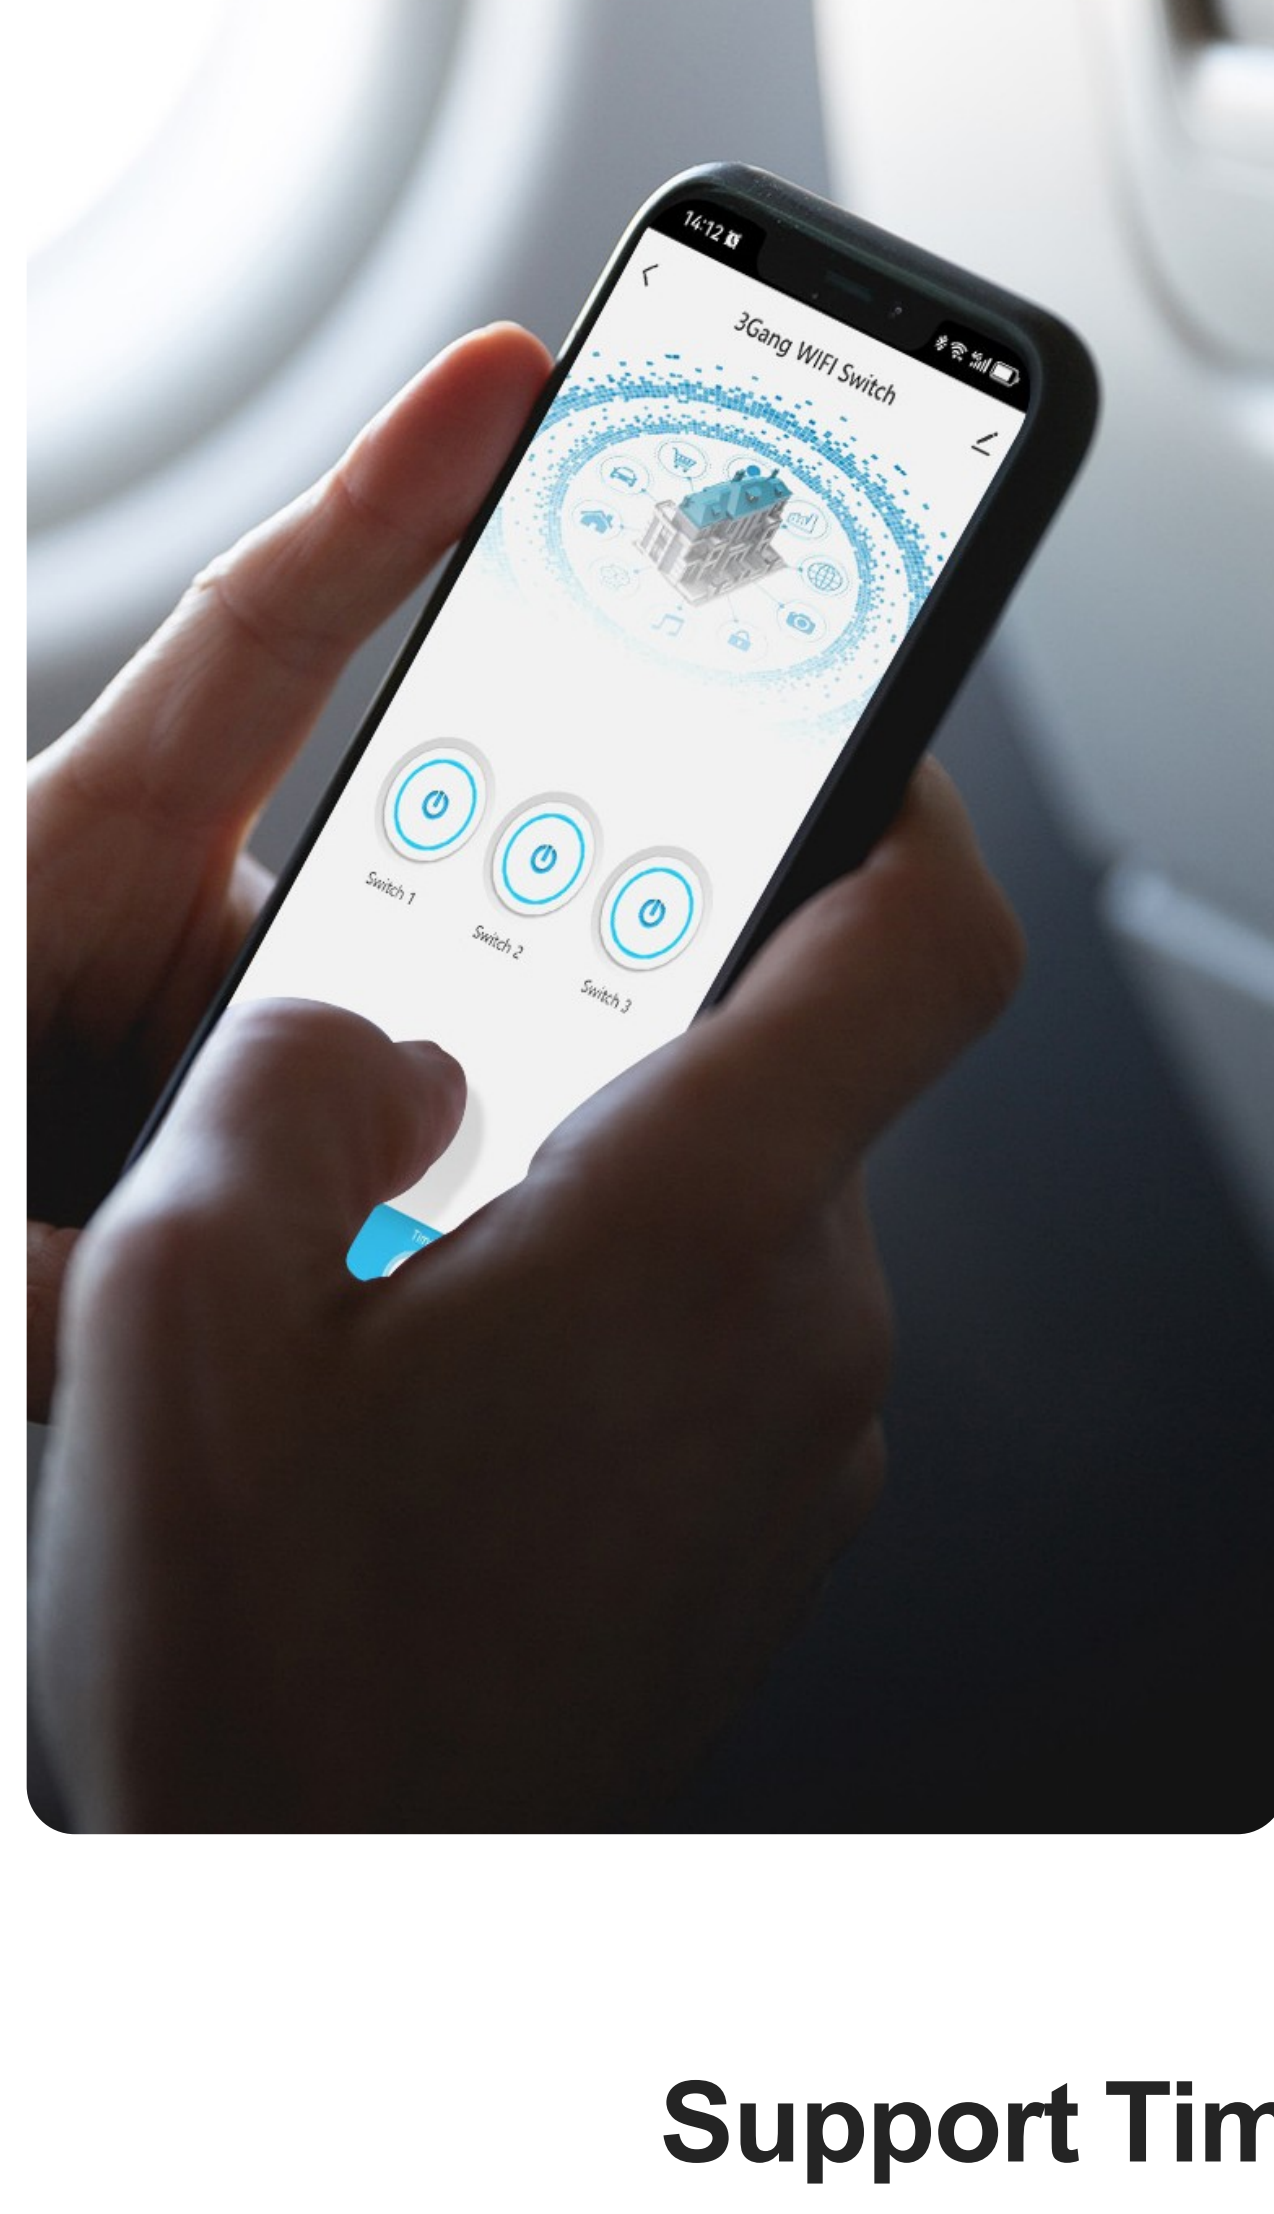

### What is the tuya?

Remotely control home appliances from anywhere  
Add and control multiple devices at once with one App  
Voice control via Amazon Echo and Google Home  
Interworking of multiple smart devices.  
Devices automatically start/stop working based on temperature, location and time.  
Easily share devices among family members  
Receive real-time alerts to ensure safety  
Easily and quickly connect Tuya Smart App to devices

## Control Switch with Your Voice

Work with Amazon Alexa/Google Assistance

## APP Remote Control

Remotely control your switch at anytime and anywhere,  
as long as there is WiFi signal.