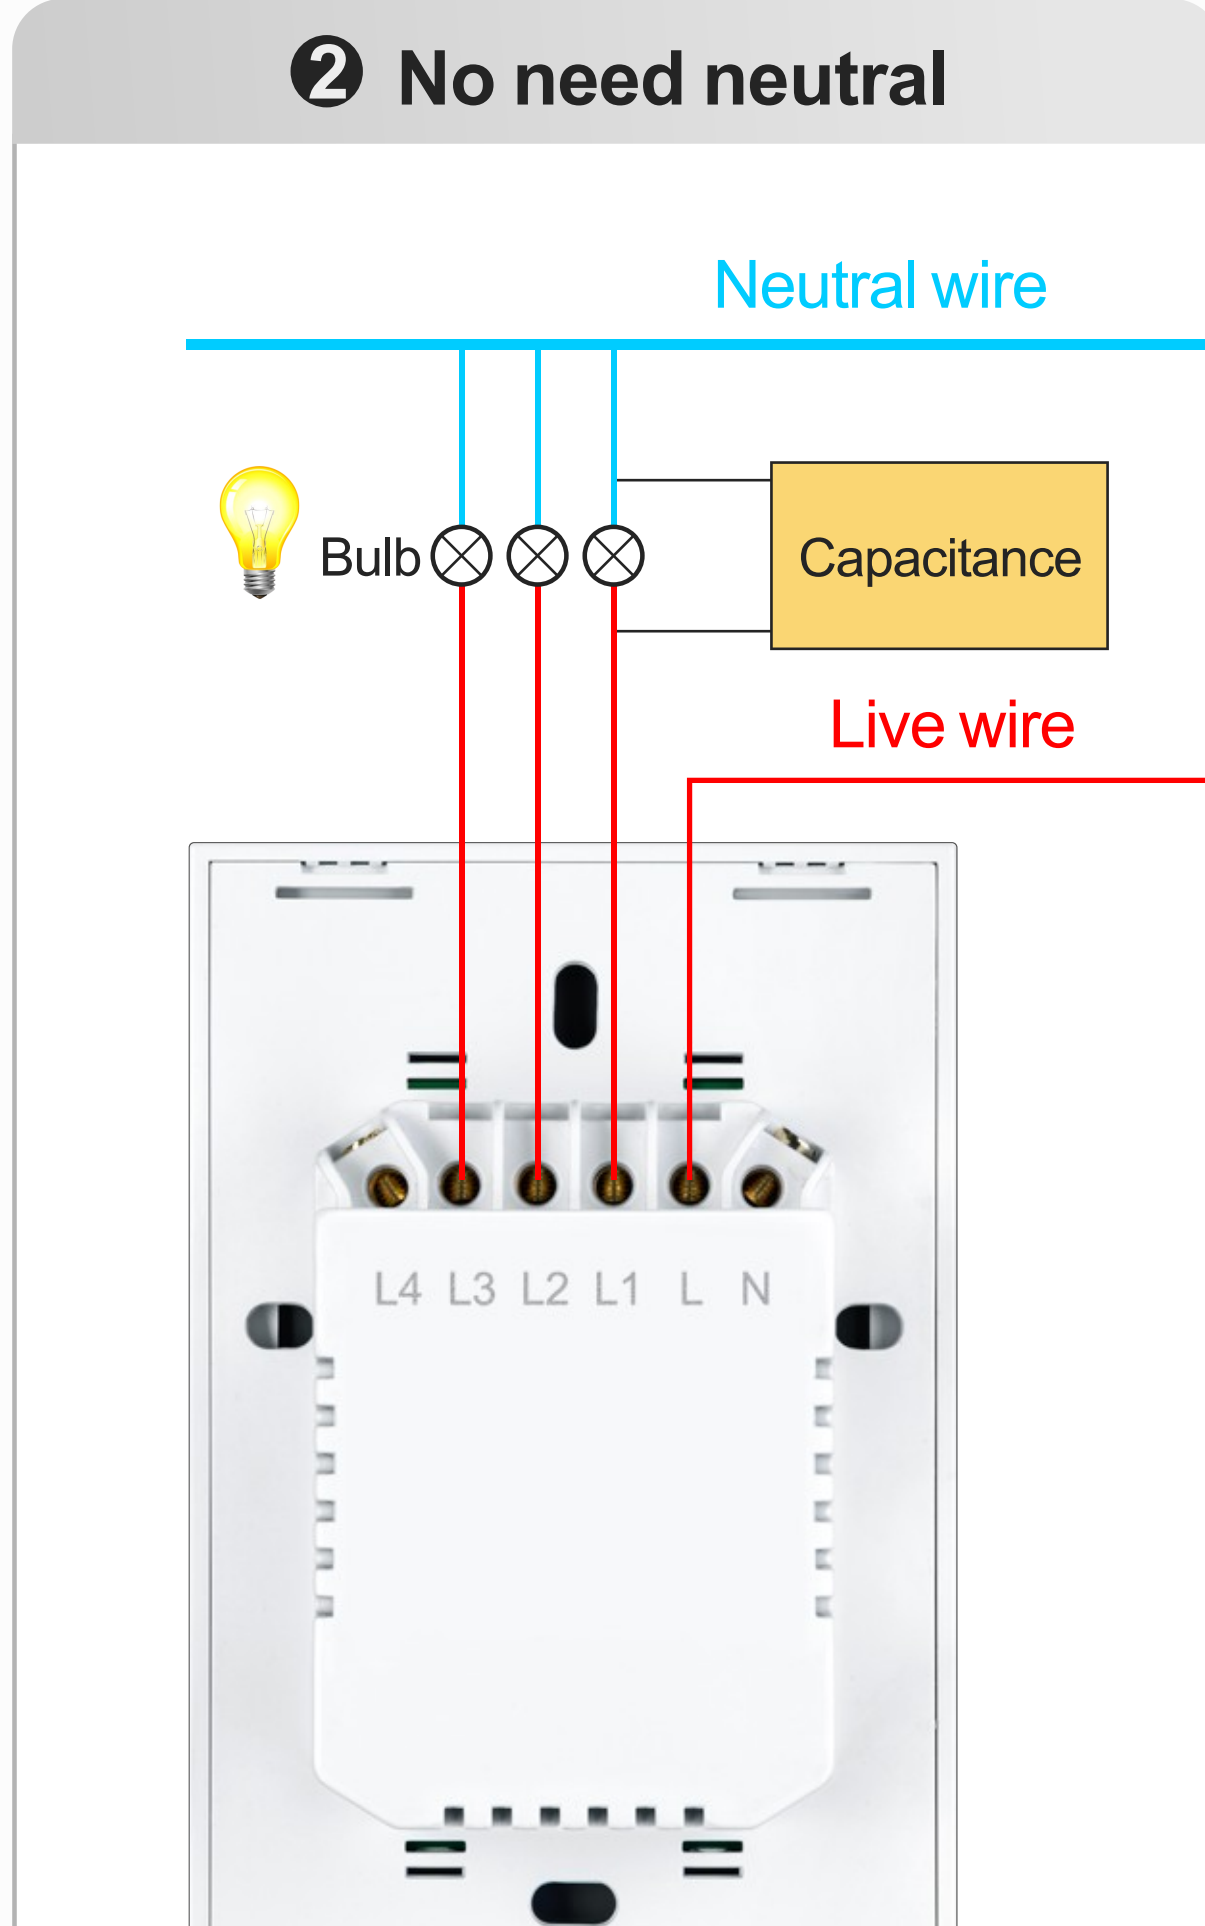

## Product Appearance & Size

WiFi Frequency  
2.4G Hz b/g/n

Work Voltage  
AC100-240V  
50/60Hz

Rated Power  
10-400W

## Work with or without neutral wire

① Need neutral

② No need neutral

## Description

Tuya Smart 3 CH WIFI US Touch Switch for Home Lamps  
Support Voice Control: Work with Amazon Alexa/Google Assistance  
Work Voltage: 100-240V AC 50/60Hz  
Rated Power: 10-400W  
Material Panel: tempered glass panel, Fire restriction PC back shell  
Default Color: White/Black; Options: Gold/Grey  
With neutral line & without neutral line both can be used  
Box: 140\*90\*55mm, Unit weight: 0.255kg