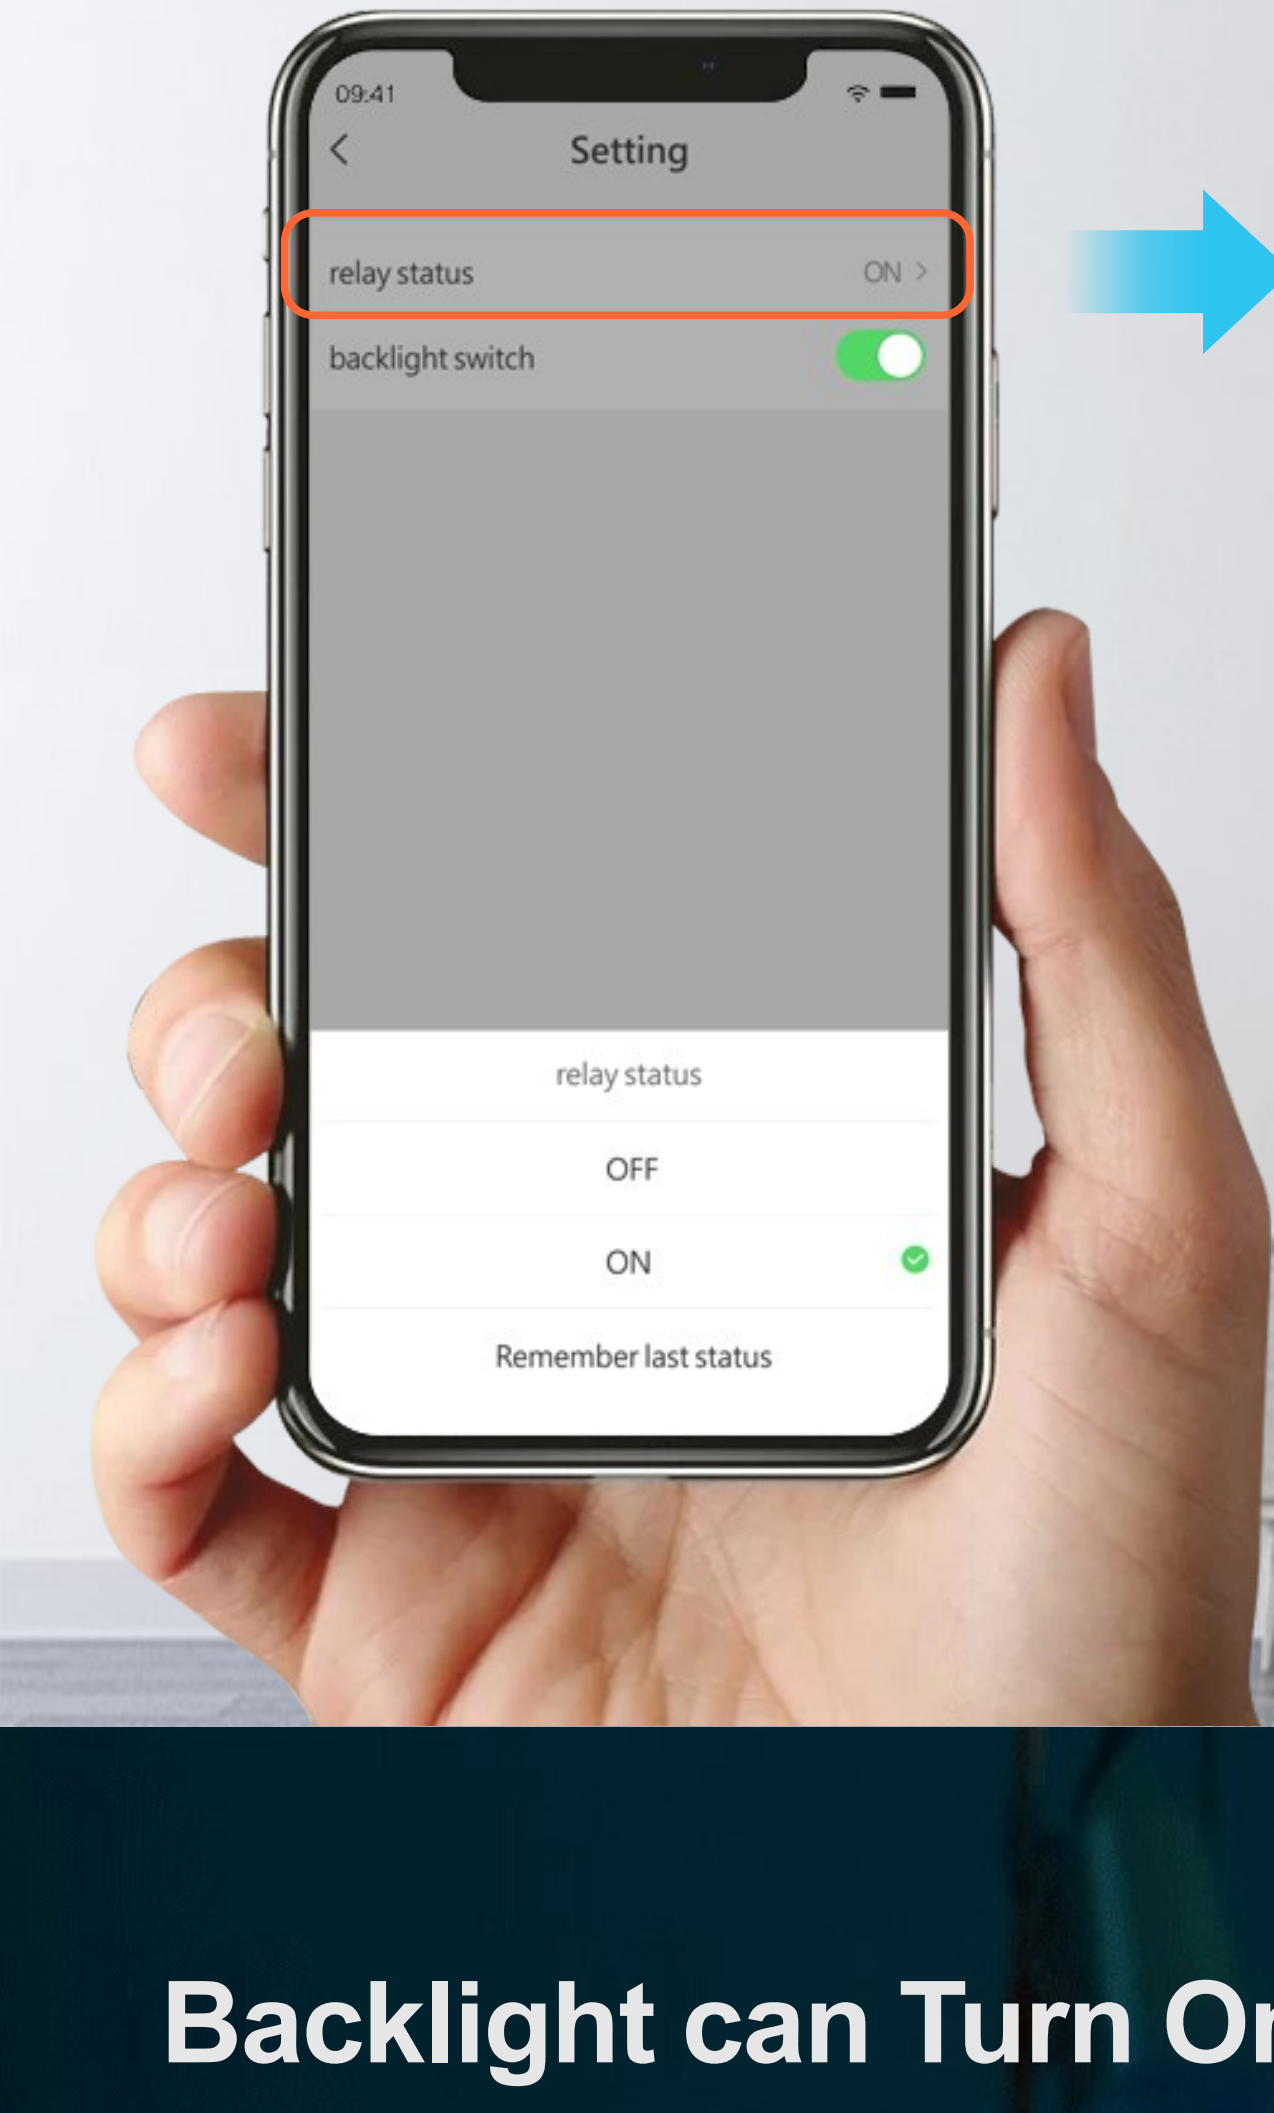

## Control Switch with Your Voice

Work with Amazon Alexa/Google Assistance

## APP Remote Control

Remotely control your switch at anytime and anywhere,  
as long as there is WiFi signal.

## Support Timing Function

Intelligent timing settings, don't worry about forgetting

## On/Off Relay Status in App

More personalized settings as ON/OFF/Remember last status when power off.