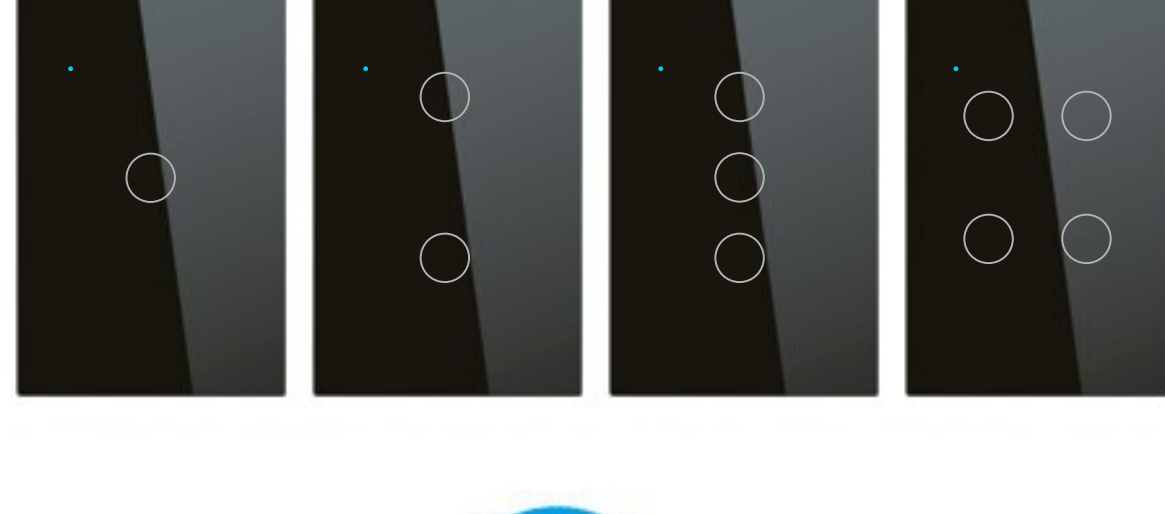

## LED Indicator

Humanization design, with soft LED indicator, can find the position of the switch easily in darkness.

ON

OFF

## Crystal Edge

Exquisite Craftwork  
Well polished luxurious experience  
We focus on the details

You can create group in the APP to manage all the lights in your house and share the device to your family members

Multiple people control one

One person controls more than one

Horizontal / Vertical, easily choose the installation method  
Multiple color options, suitable for various decoration styles