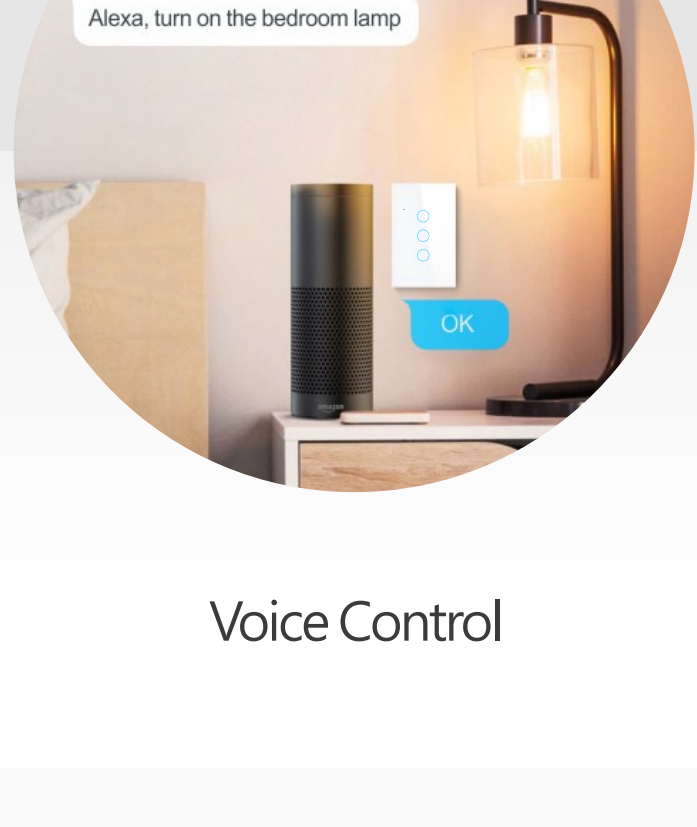

# Smart WiFi Touch Switch

US Standard | 3-Gang | For Lamps

Focus the quality of life, lead the trend of switch  
LED Backlight, Multiple Non-interfering Control Modes  
10-400W rated power suitable for various lights  
Work with Amazon Alexa/Google Assistance

WiFi Connection

Remote Control

Voice Control

Timing Schedules

Glass Panel

Touch Control

LED Backlight

Device Sharing

## Multiple Control Modes

Voice Control

APP Remote Control

Touch Control

### What is the tuya?

Remotely control home appliances from anywhere  
Add and control multiple devices at once with one App  
Voice control via Amazon Echo and Google Home  
Interworking of multiple smart devices.  
Devices automatically start/stop working based on temperature, location and time.  
Easily share devices among family members  
Receive real-time alerts to ensure safety  
Easily and quickly connect Tuya Smart App to devices