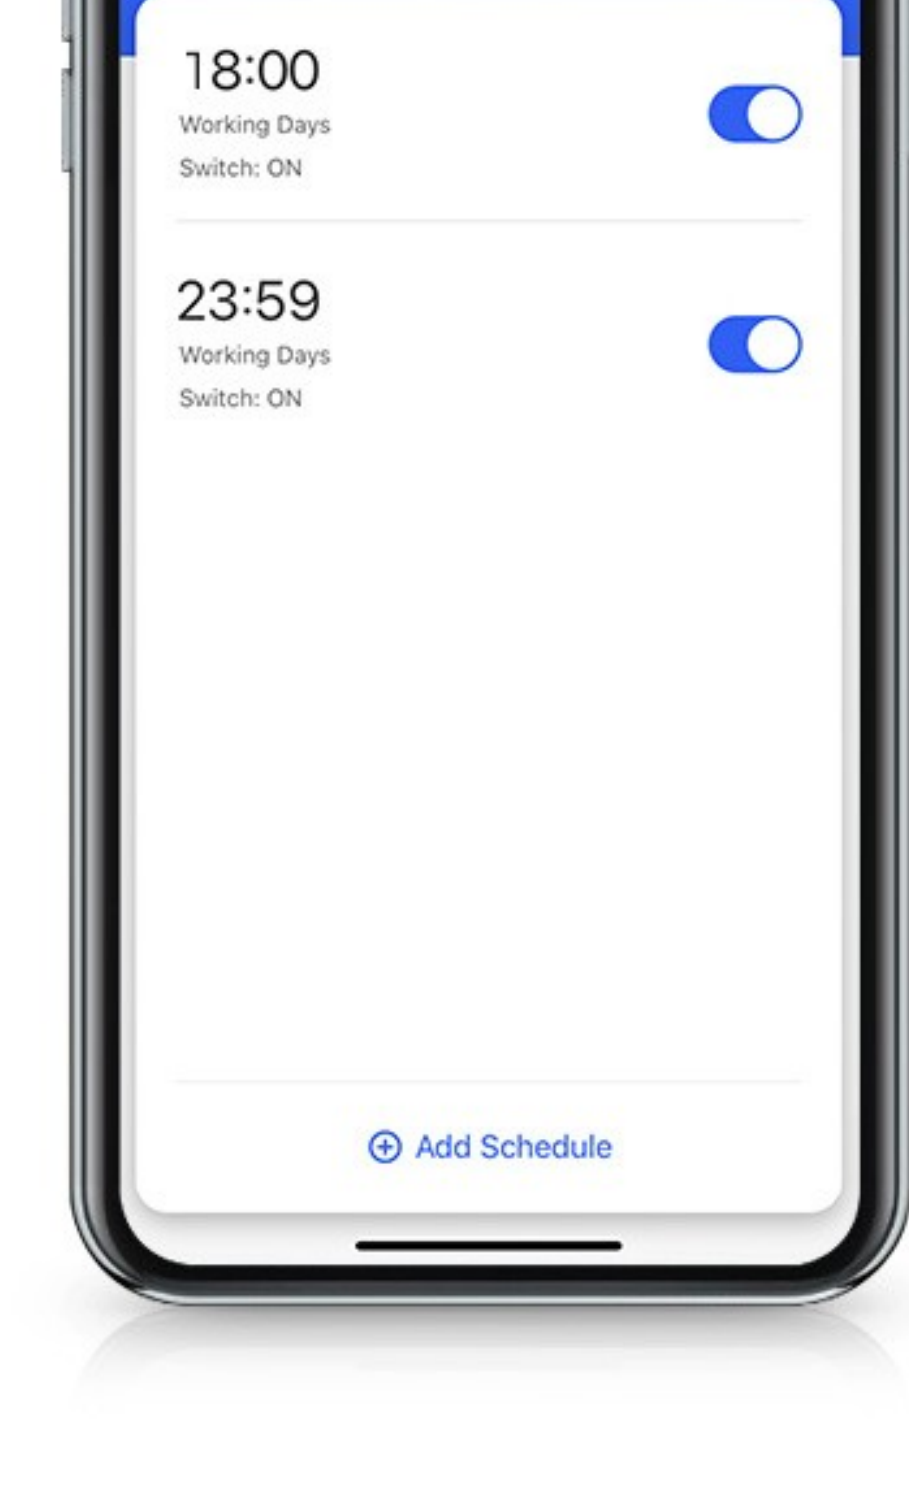

Support Timing Function

Intelligent timing settings, don't worry about forgetting

On/Off Relay Status in App

More personalized settings as ON/OFF/Remember last status when power off.