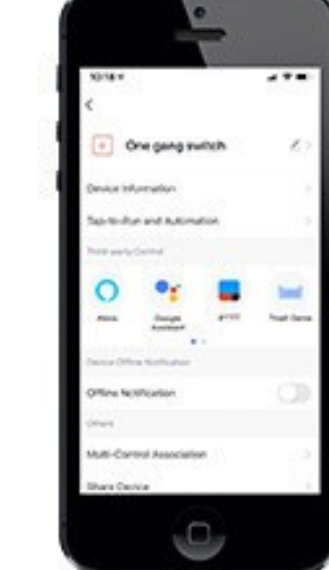

## LED Indicator

Humanization design, with soft LED indicator, can find the position of the switch easily in darkness.

ON

OFF

## Crystal Edge

Exquisite Craftwork  
Well polished luxurious experience  
We focus on the details

You can create group in the APP to manage all the lights in your house and share the device to your family members

Multiple people control one

One person controls more than one

Horizontal / Vertical, easily choose the installation method  
Multiple color options, suitable for various decoration styles