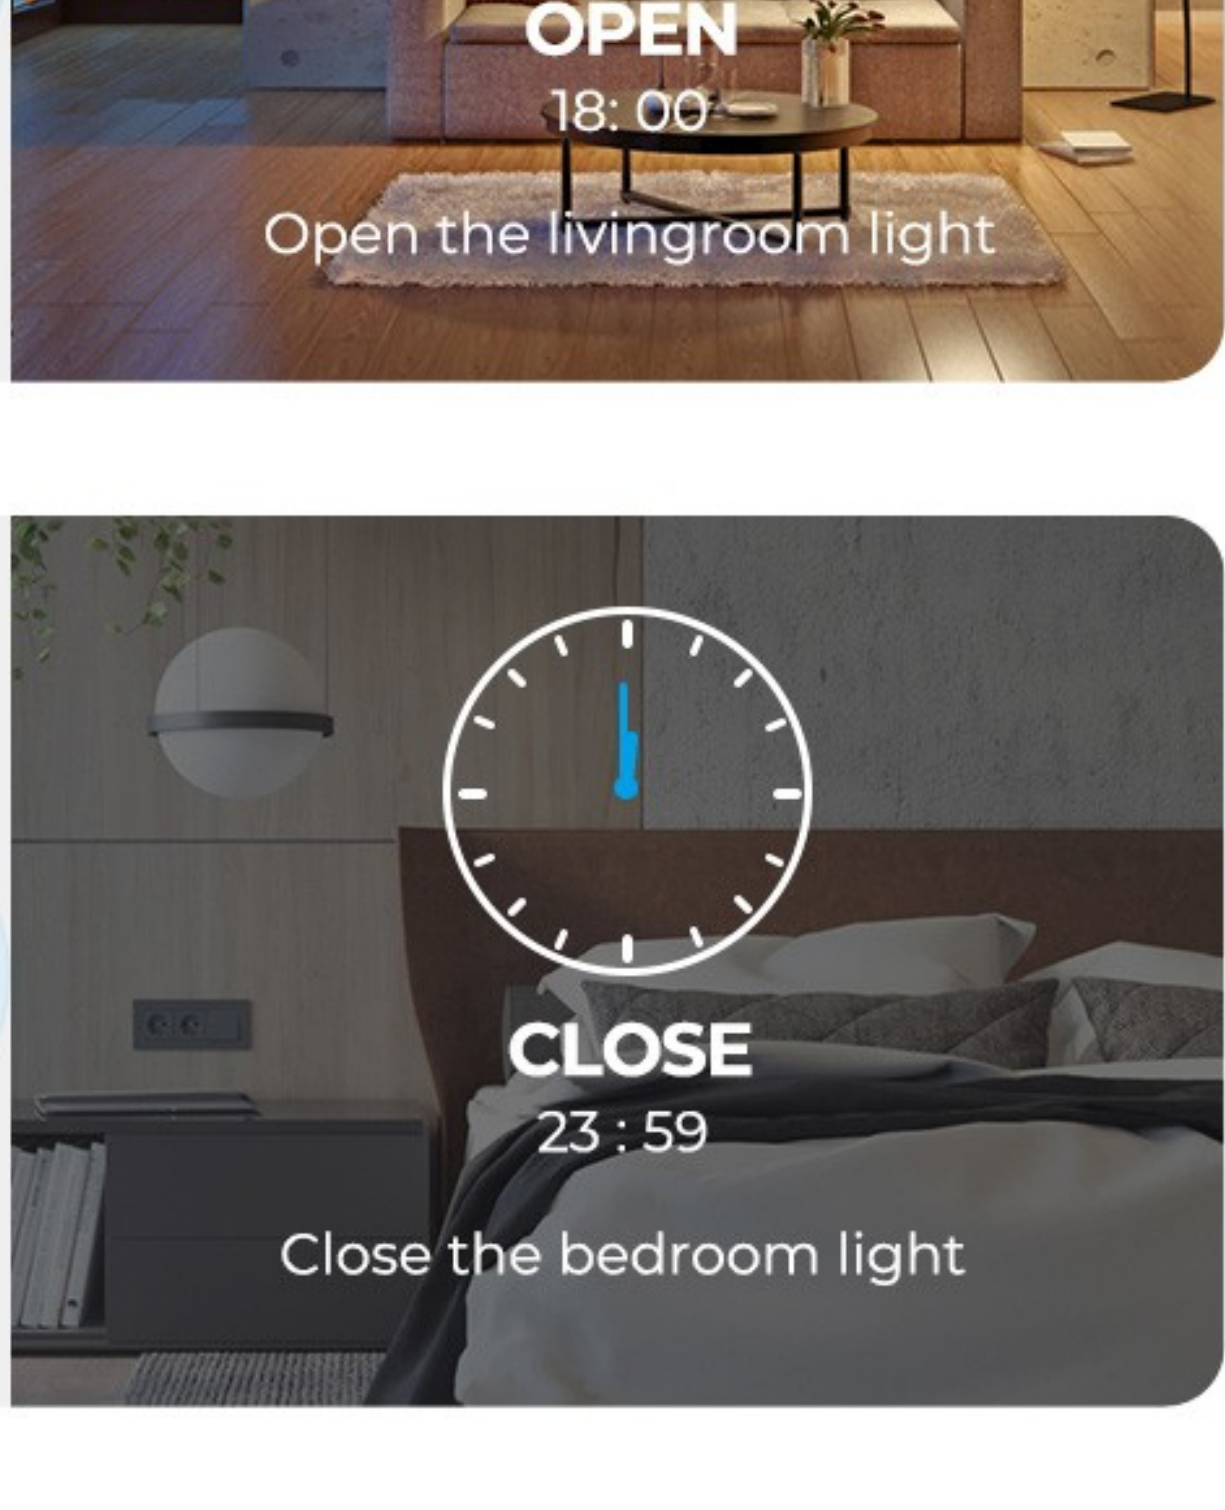

Support Timing Function

Intelligent timing settings, don't worry about forgetting

On/Off Relay Status in App

More personalized settings as ON/OFF/Remember last status when power off.