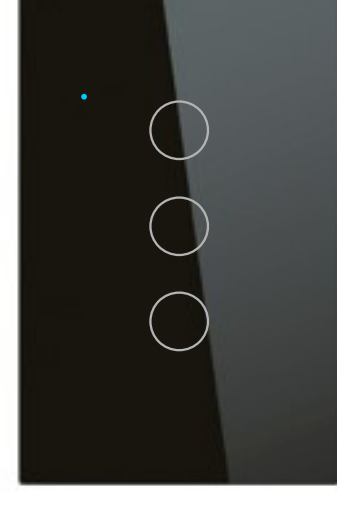

Multiple people control one