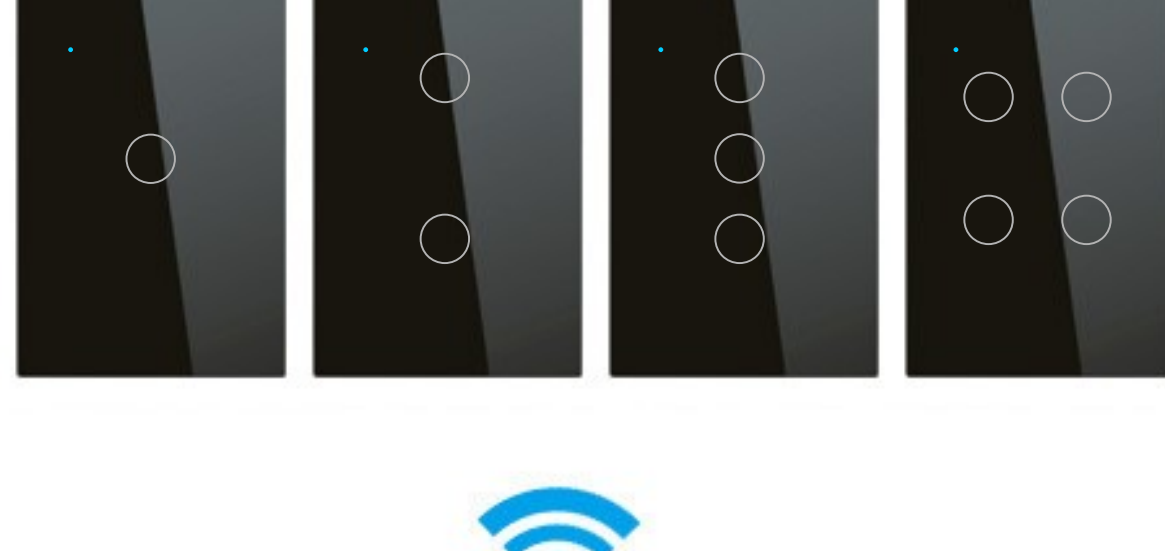

Humanization design, with soft LED indicator, can find the position of the switch easily in darkness.

ON

OFF

Crystal Edge

Exquisite Craftwork
Well polished luxurious experience
We focus on the details

You can create group in the APP to manage all the lights in your house and share the device to your family members

Multiple people control one

One person controls more than one

Horizontal / Vertical, easily choose the installation method
Multiple color options, suitable for various decoration styles

Four Color Options