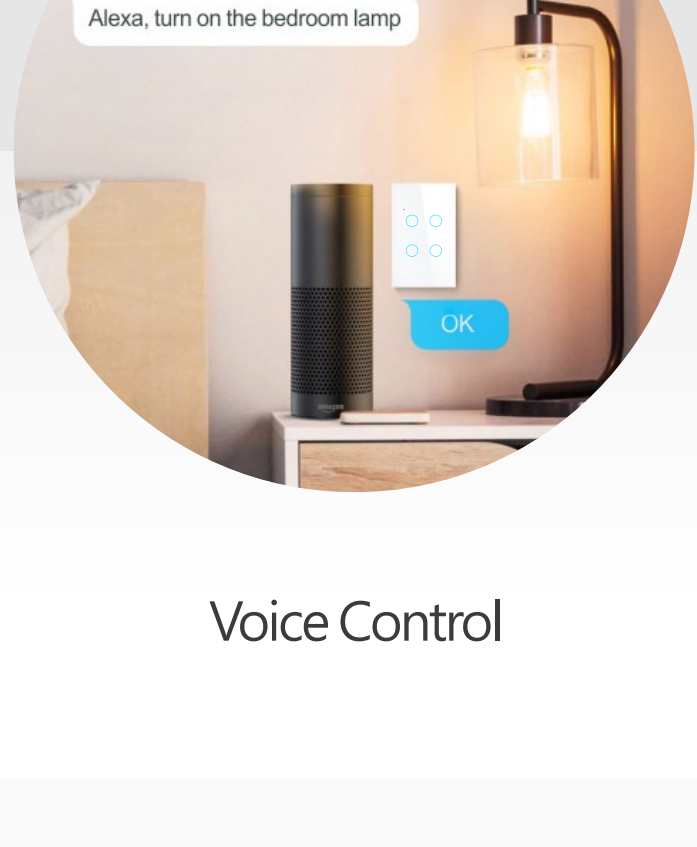

Smart WiFi Touch Switch

US Standard | 4-Gang | For Lamps

Focus the quality of life, lead the trend of switch
LED backlight, Multiple non-interfering control modes
10-400W rated power suitable for various lights
Work with Amazon Alexa/Google Assistance

WiFi Connection

Remote Control

Voice Control

Timing Schedules

Glass Panel

Touch Control

LED Backlight

Device Sharing

Multiple Control Modes

Voice Control

APP Remote Control

Touch Control

Tuya Smart
Smart Life Smart Living

What is the **tuya**?

Remotely control home appliances from anywhere
Add and control multiple devices at once with one App
Voice control via Amazon Echo and Google Home
Interworking of multiple smart devices.
Devices automatically start/stop working based on temperature, location and time.
Easily share devices among family members
Receive real-time alerts to ensure safety
Easily and quickly connect Tuya Smart App to devices

Control Switch with Your Voice

Work with Amazon Alexa/Google Assistance

APP Remote Control

Remotely control your switch at anytime and anywhere,
as long as there is WiFi signal.

Support Timing Function

Intelligent timing settings, don't worry about forgetting