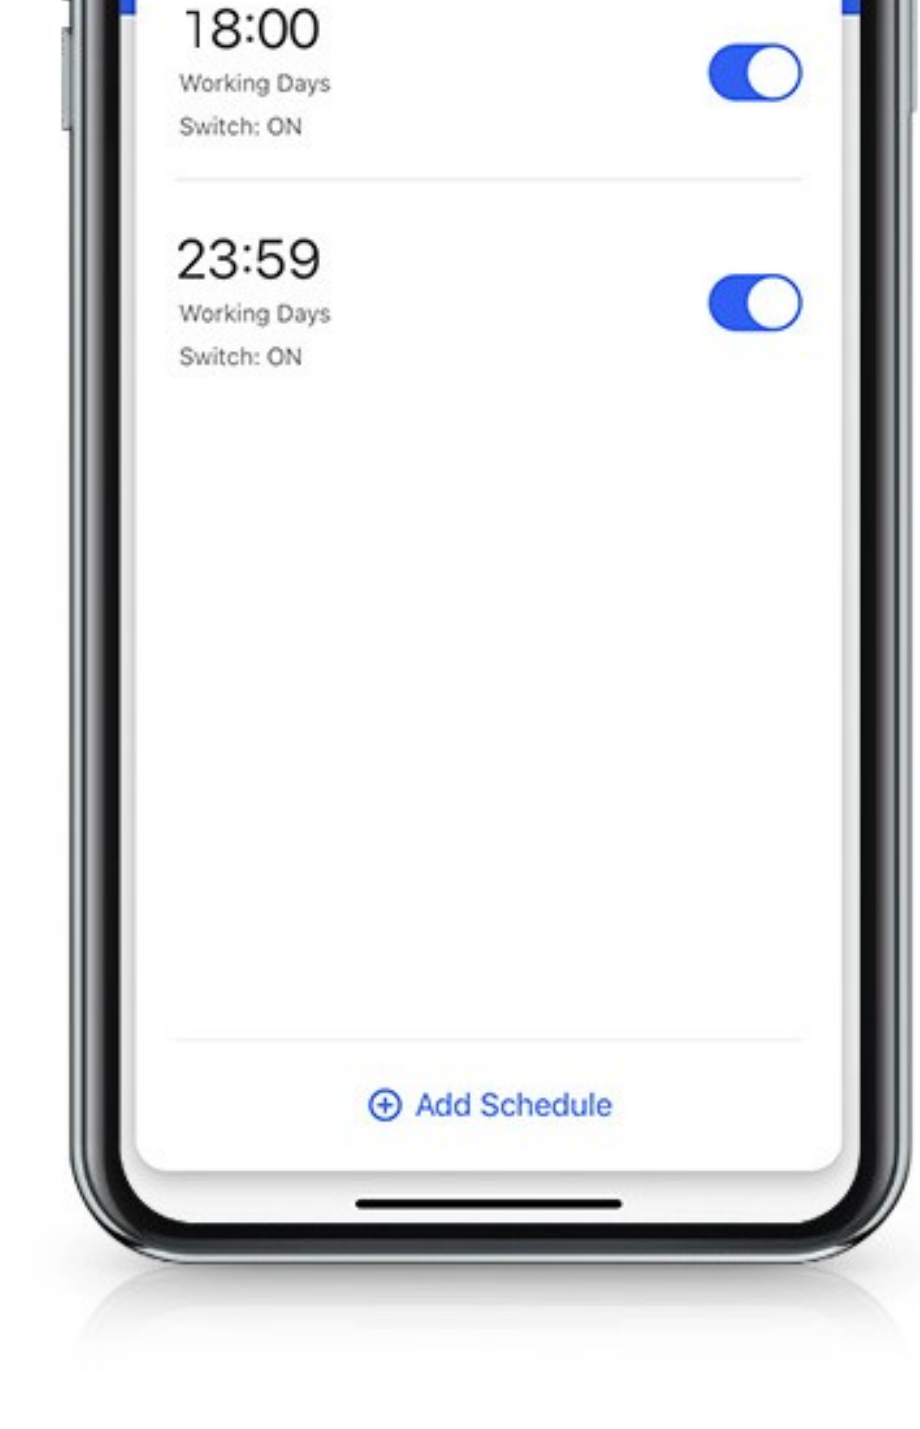

Multiple Control Modes

Voice Control

APP Remote Control

Touch Control

Tuya Smart
Smart Life Smart Living

What is the **tuya**?

Remotely control home appliances from anywhere
Add and control multiple devices at once with one App
Voice control via Amazon Echo and Google Home
Interworking of multiple smart devices.
Devices automatically start/stop working based on temperature, location and time.
Easily share devices among family members
Receive real-time alerts to ensure safety
Easily and quickly connect Tuya Smart App to devices

Control Switch with Your Voice

Work with Amazon Alexa/Google Assistance

APP Remote Control

Remotely control your switch at anytime and anywhere,
as long as there is WiFi signal.

Support Timing Function

Intelligent timing settings, don't worry about forgetting

On/Off Relay Status in App

More personalized settings as ON/OFF/Remember last status when power off.

Backlight can Turn On/Off

To avoid disturbing sleep,
you can choose to turn off the backlight

LED Indicator

Humanization design, with soft LED indicator, can find the position of the switch easily in darkness.

ON

OFF

Crystal Edge

Exquisite Craftwork
Well polished luxurious experience
We focus on the details

You can create group in the APP to manage all the lights in your house and share the device to your family members