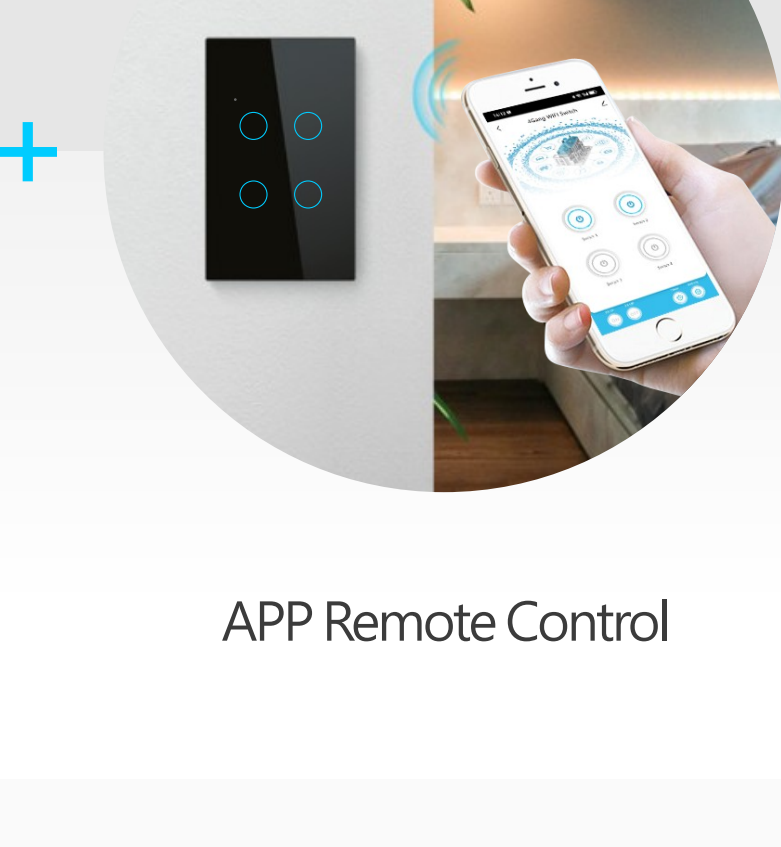

Smart WiFi Touch Switch

US Standard | 4-Gang | For Lamps

Focus the quality of life, lead the trend of switch
LED backlight, Multiple non-interfering control modes
10-400W rated power suitable for various lights
Work with Amazon Alexa/Google Assistance

WiFi Connection

Remote Control

Voice Control

Timing Schedules

Glass Panel

Touch Control

LED Backlight

Device Sharing

Multiple Control Modes

Voice Control

APP Remote Control

Touch Control

Tuya Smart
Smart Life Smart Living

What is the **tuya**?

Remotely control home appliances from anywhere
Add and control multiple devices at once with one App
Voice control via Amazon Echo and Google Home
Interworking of multiple smart devices.
Devices automatically start/stop working based on temperature, location and time.
Easily share devices among family members
Receive real-time alerts to ensure safety
Easily and quickly connect Tuya Smart App to devices

Control Switch with Your Voice

Work with Amazon Alexa/Google Assistance

APP Remote Control

Remotely control your switch at anytime and anywhere,
as long as there is WiFi signal.

Support Timing Function

Intelligent timing settings, don't worry about forgetting