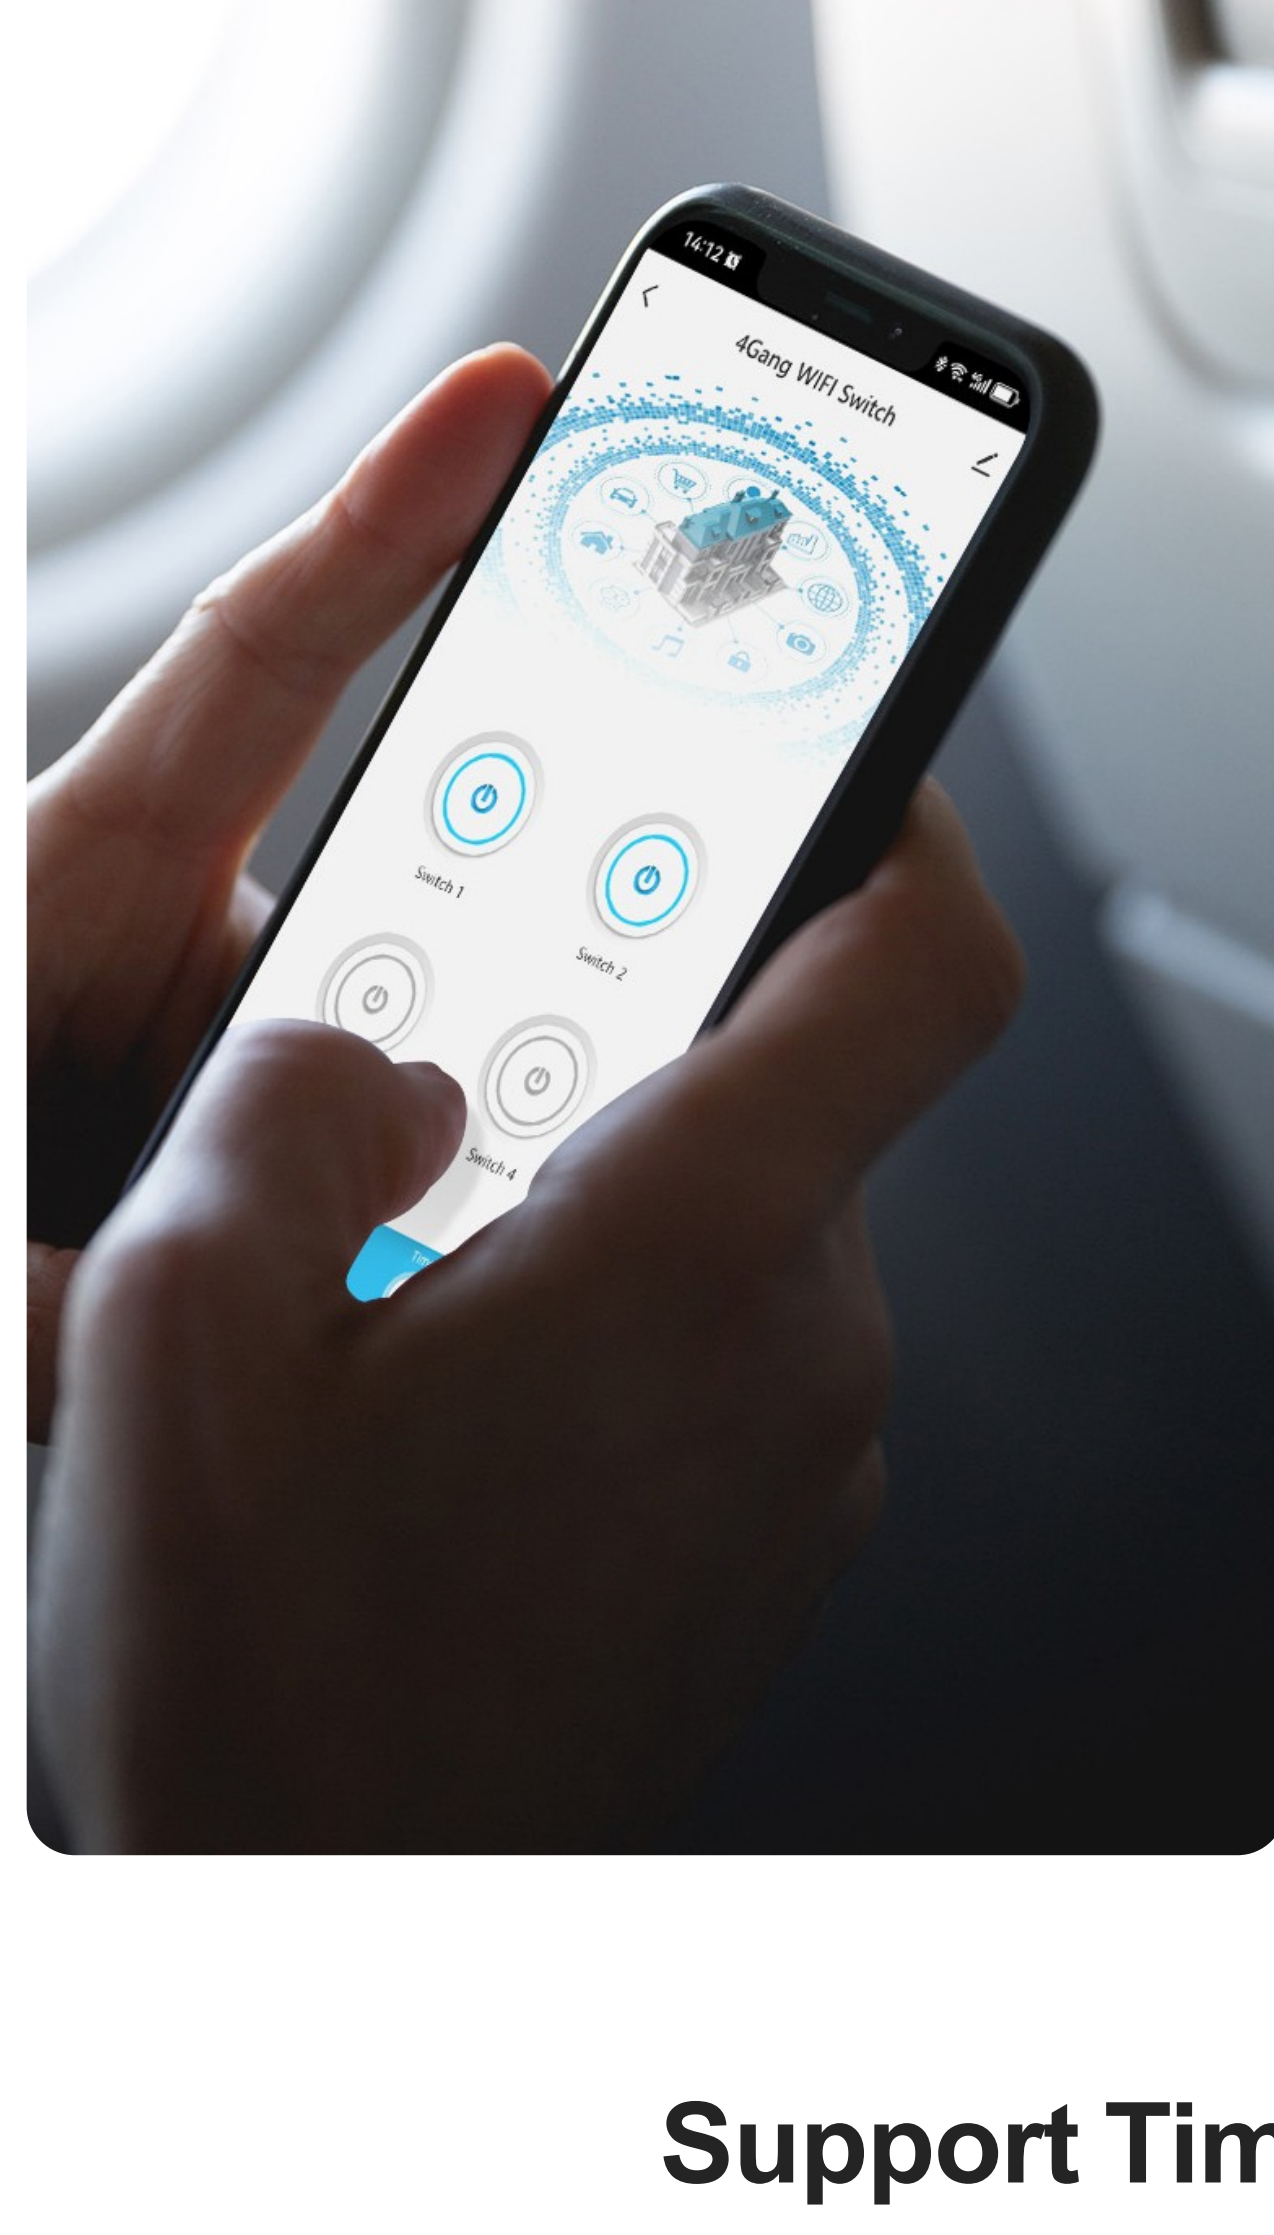

WiFi Connection

Remote Control

Voice Control

Timing Schedules

Glass Panel

Touch Control

LED Backlight

Device Sharing

Multiple Control Modes

Voice Control

APP Remote Control

Touch Control

Tuya Smart
Smart Life Smart Living

What is the **tuya**?

Remotely control home appliances from anywhere
Add and control multiple devices at once with one App
Voice control via Amazon Echo and Google Home
Interworking of multiple smart devices.
Devices automatically start/stop working based on temperature, location and time.
Easily share devices among family members
Receive real-time alerts to ensure safety
Easily and quickly connect Tuya Smart App to devices

Control Switch with Your Voice

Work with Amazon Alexa/Google Assistance

APP Remote Control

Remotely control your switch at anytime and anywhere,
as long as there is WiFi signal.

Support Timing Function

Intelligent timing settings, don't worry about forgetting

Humanization design, with soft LED indicator, can find the position of the switch easily in darkness.

ON

OFF

Crystal Edge

Exquisite Craftwork
Well polished luxurious experience
We focus on the details

You can create group in the APP to manage all the lights in your house and share the device to your family members