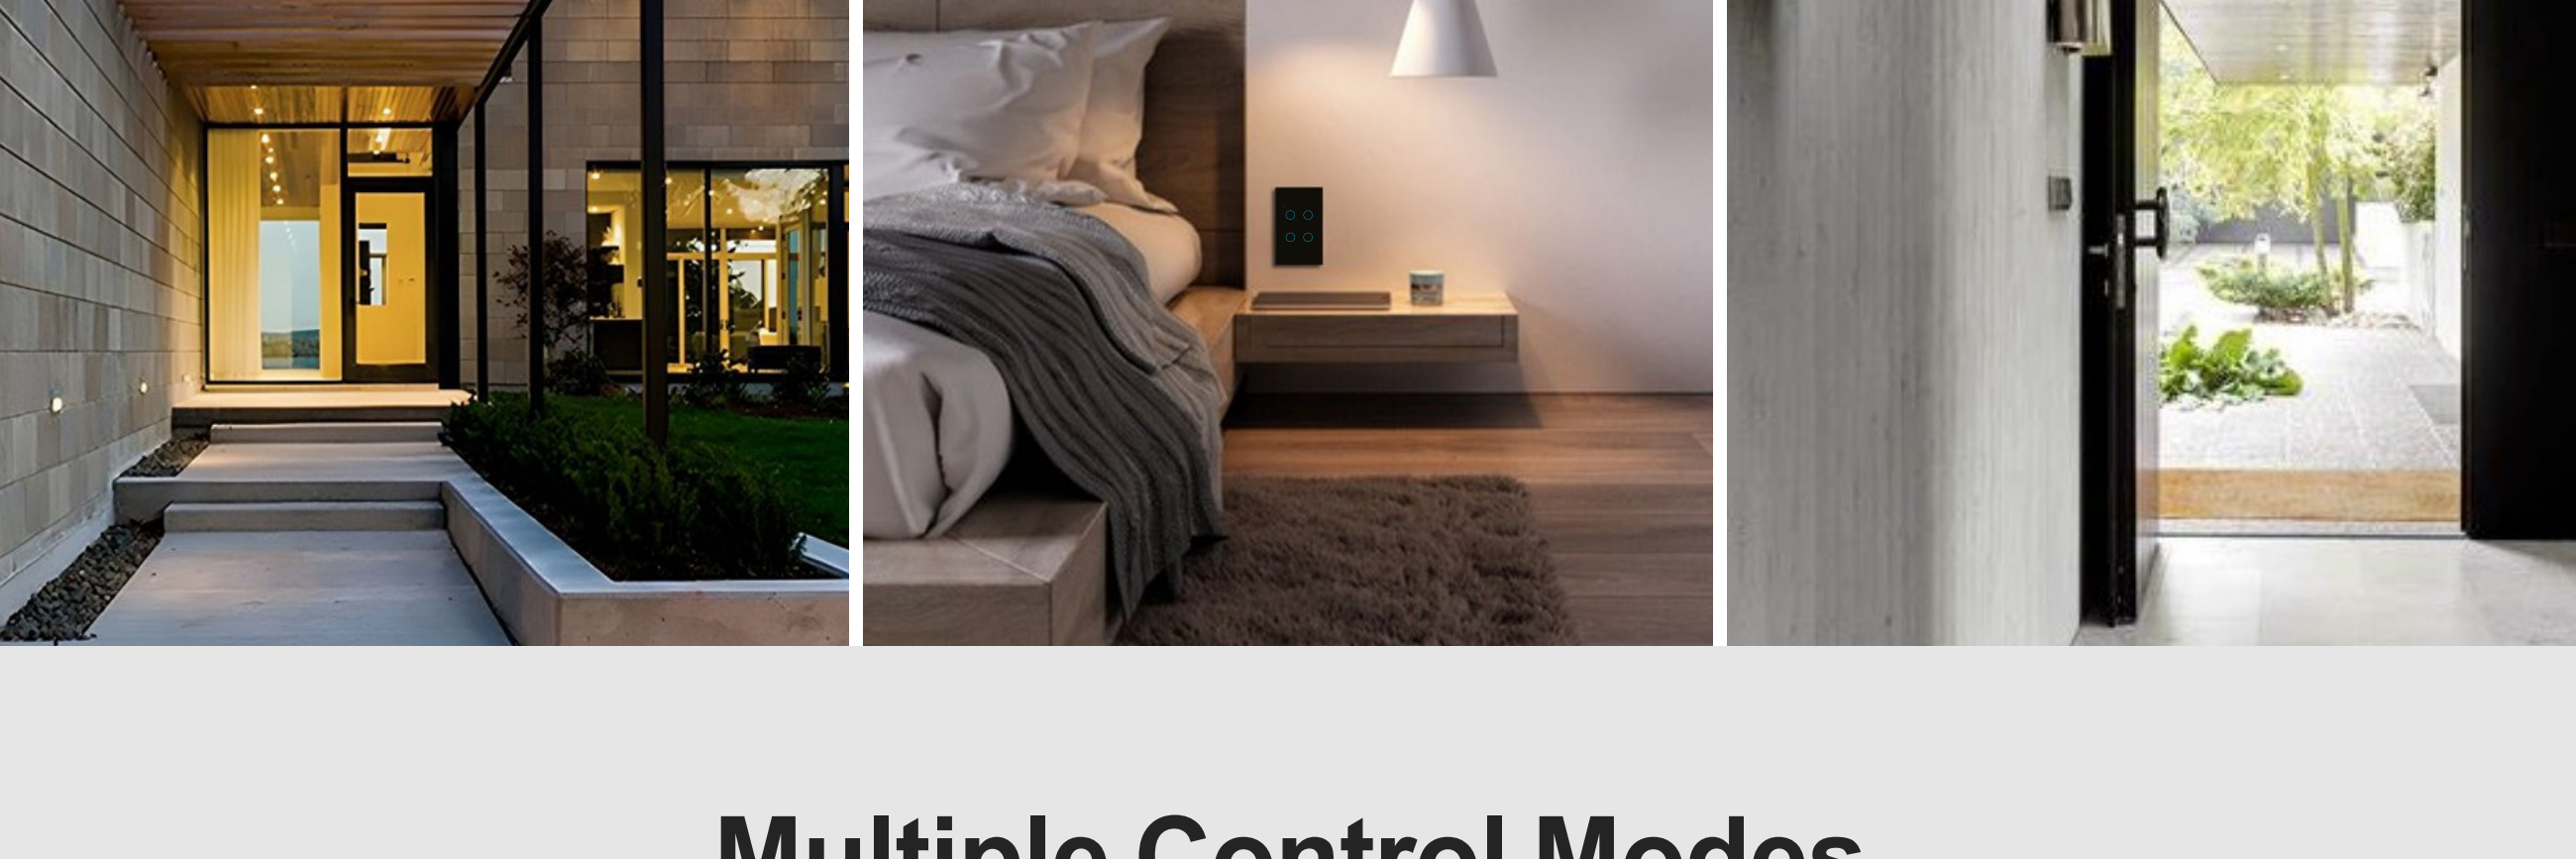

WiFi Connection

Remote Control

Voice Control

Timing Schedules

Glass Panel

Touch Control

LED Backlight

Device Sharing

Multiple Control Modes

Voice Control

APP Remote Control

Touch Control

Tuya Smart
Smart Life Smart Living

What is the **tuya**?

Remotely control home appliances from anywhere
Add and control multiple devices at once with one App
Voice control via Amazon Echo and Google Home
Interworking of multiple smart devices.
Devices automatically start/stop working based on temperature, location and time.
Easily share devices among family members
Receive real-time alerts to ensure safety
Easily and quickly connect Tuya Smart App to devices