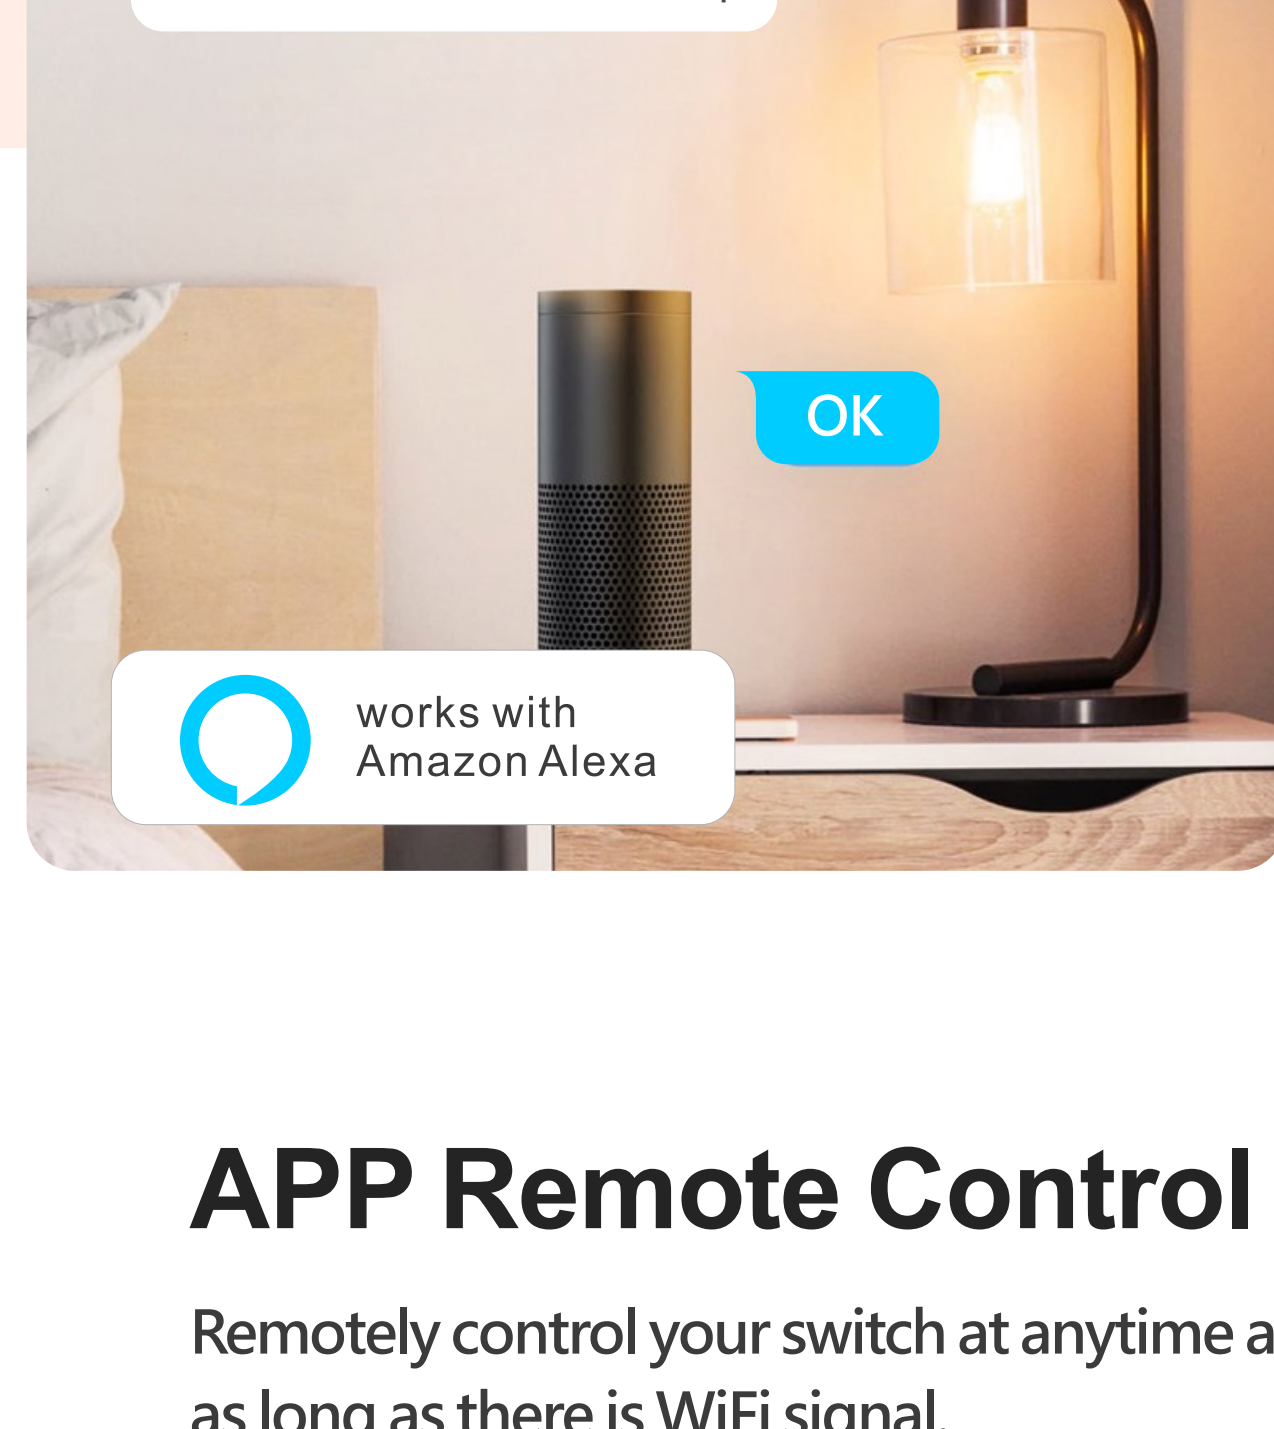

WiFi Connection

Remote Control

Voice Control

Timing Schedules

Glass Panel

Touch Control

LED Backlight

Device Sharing

Multiple Control Modes

Voice Control

APP Remote Control

Touch Control

Tuya Smart
Smart Life Smart Living

What is the **tuya**?

Remotely control home appliances from anywhere
Add and control multiple devices at once with one App
Voice control via Amazon Echo and Google Home
Interworking of multiple smart devices.
Devices automatically start/stop working based on temperature, location and time.
Easily share devices among family members
Receive real-time alerts to ensure safety
Easily and quickly connect Tuya Smart App to devices

Control Switch with Your Voice

Work with Amazon Alexa/Google Assistance

APP Remote Control

Remotely control your switch at anytime and anywhere,
as long as there is WiFi signal.

Support Timing Function

Intelligent timing settings, don't worry about forgetting

Humanization design, with soft LED indicator, can find the position of the switch easily in darkness.

ON

OFF

Crystal Edge

Exquisite Craftwork
Well polished luxurious experience
We focus on the details

You can create group in the APP to manage all the lights in your house and share the device to your family members