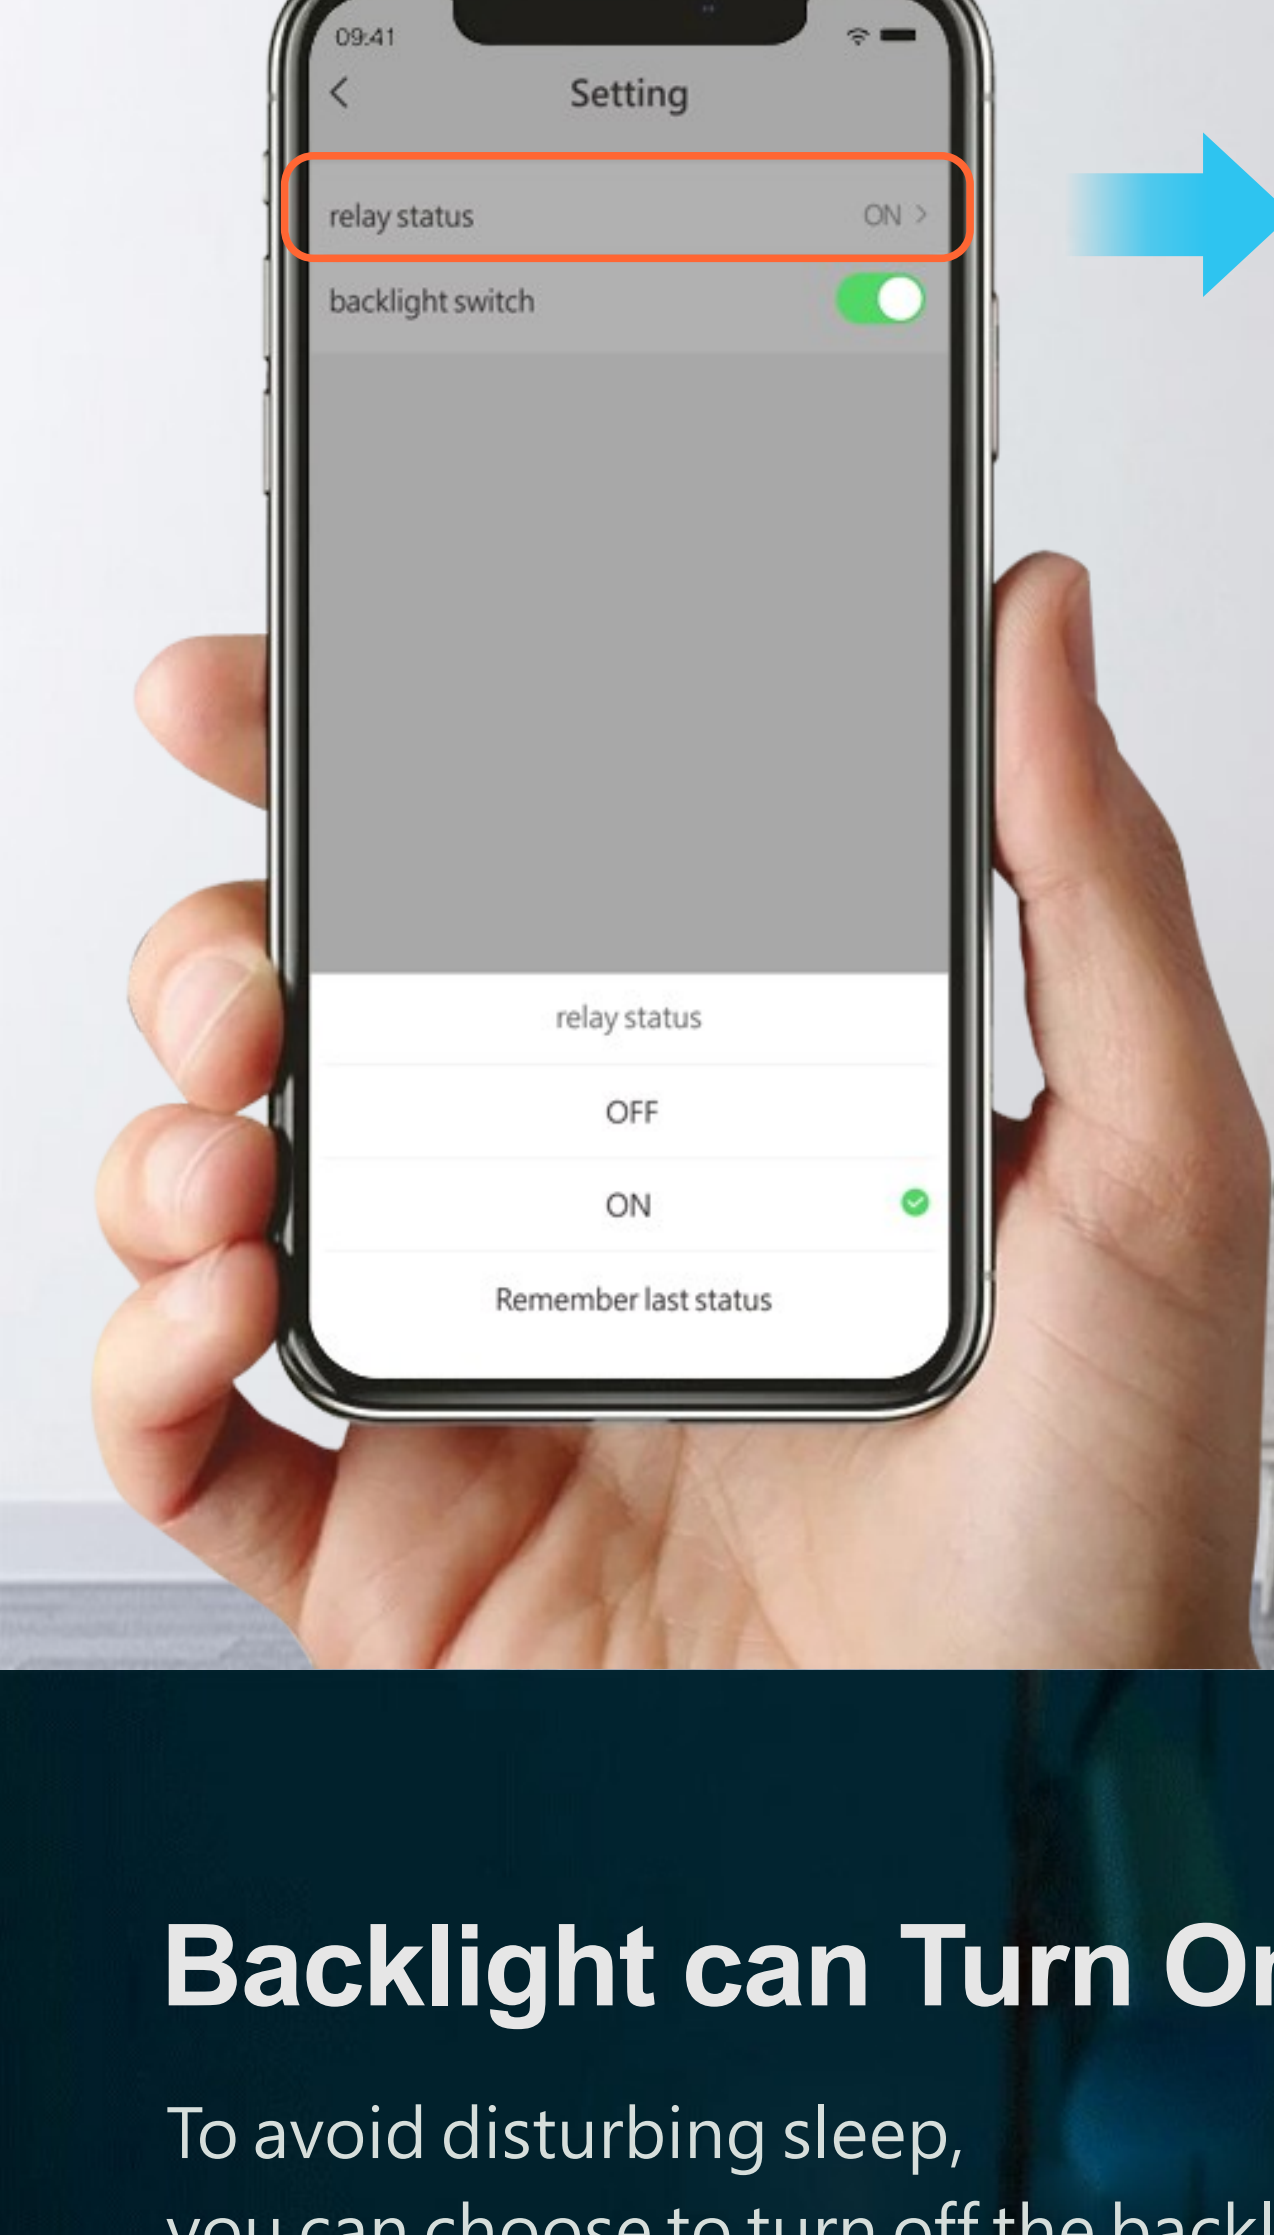

Multiple Control Modes

Voice Control

APP Remote Control

Touch Control

Tuya Smart
Smart Life Smart Living

What is the **tuya**?

Remotely control home appliances from anywhere
Add and control multiple devices at once with one App
Voice control via Amazon Echo and Google Home
Interworking of multiple smart devices.
Devices automatically start/stop working based on temperature, location and time.
Easily share devices among family members
Receive real-time alerts to ensure safety
Easily and quickly connect Tuya Smart App to devices

Control Switch with Your Voice

Work with Amazon Alexa/Google Assistance

APP Remote Control

Remotely control your switch at anytime and anywhere,
as long as there is WiFi signal.

Support Timing Function

Intelligent timing settings, don't worry about forgetting

On/Off Relay Status in App

More personalized settings as ON/OFF/Remember last status when power off.

Backlight can Turn On/Off

To avoid disturbing sleep,
you can choose to turn off the backlight

LED Indicator

Humanization design, with soft LED indicator, can find the position of the switch easily in darkness.

ON

OFF

Crystal Edge

Exquisite Craftwork
Well polished luxurious experience
We focus on the details

You can create group in the APP to manage all the lights in your house and share the device to your family members