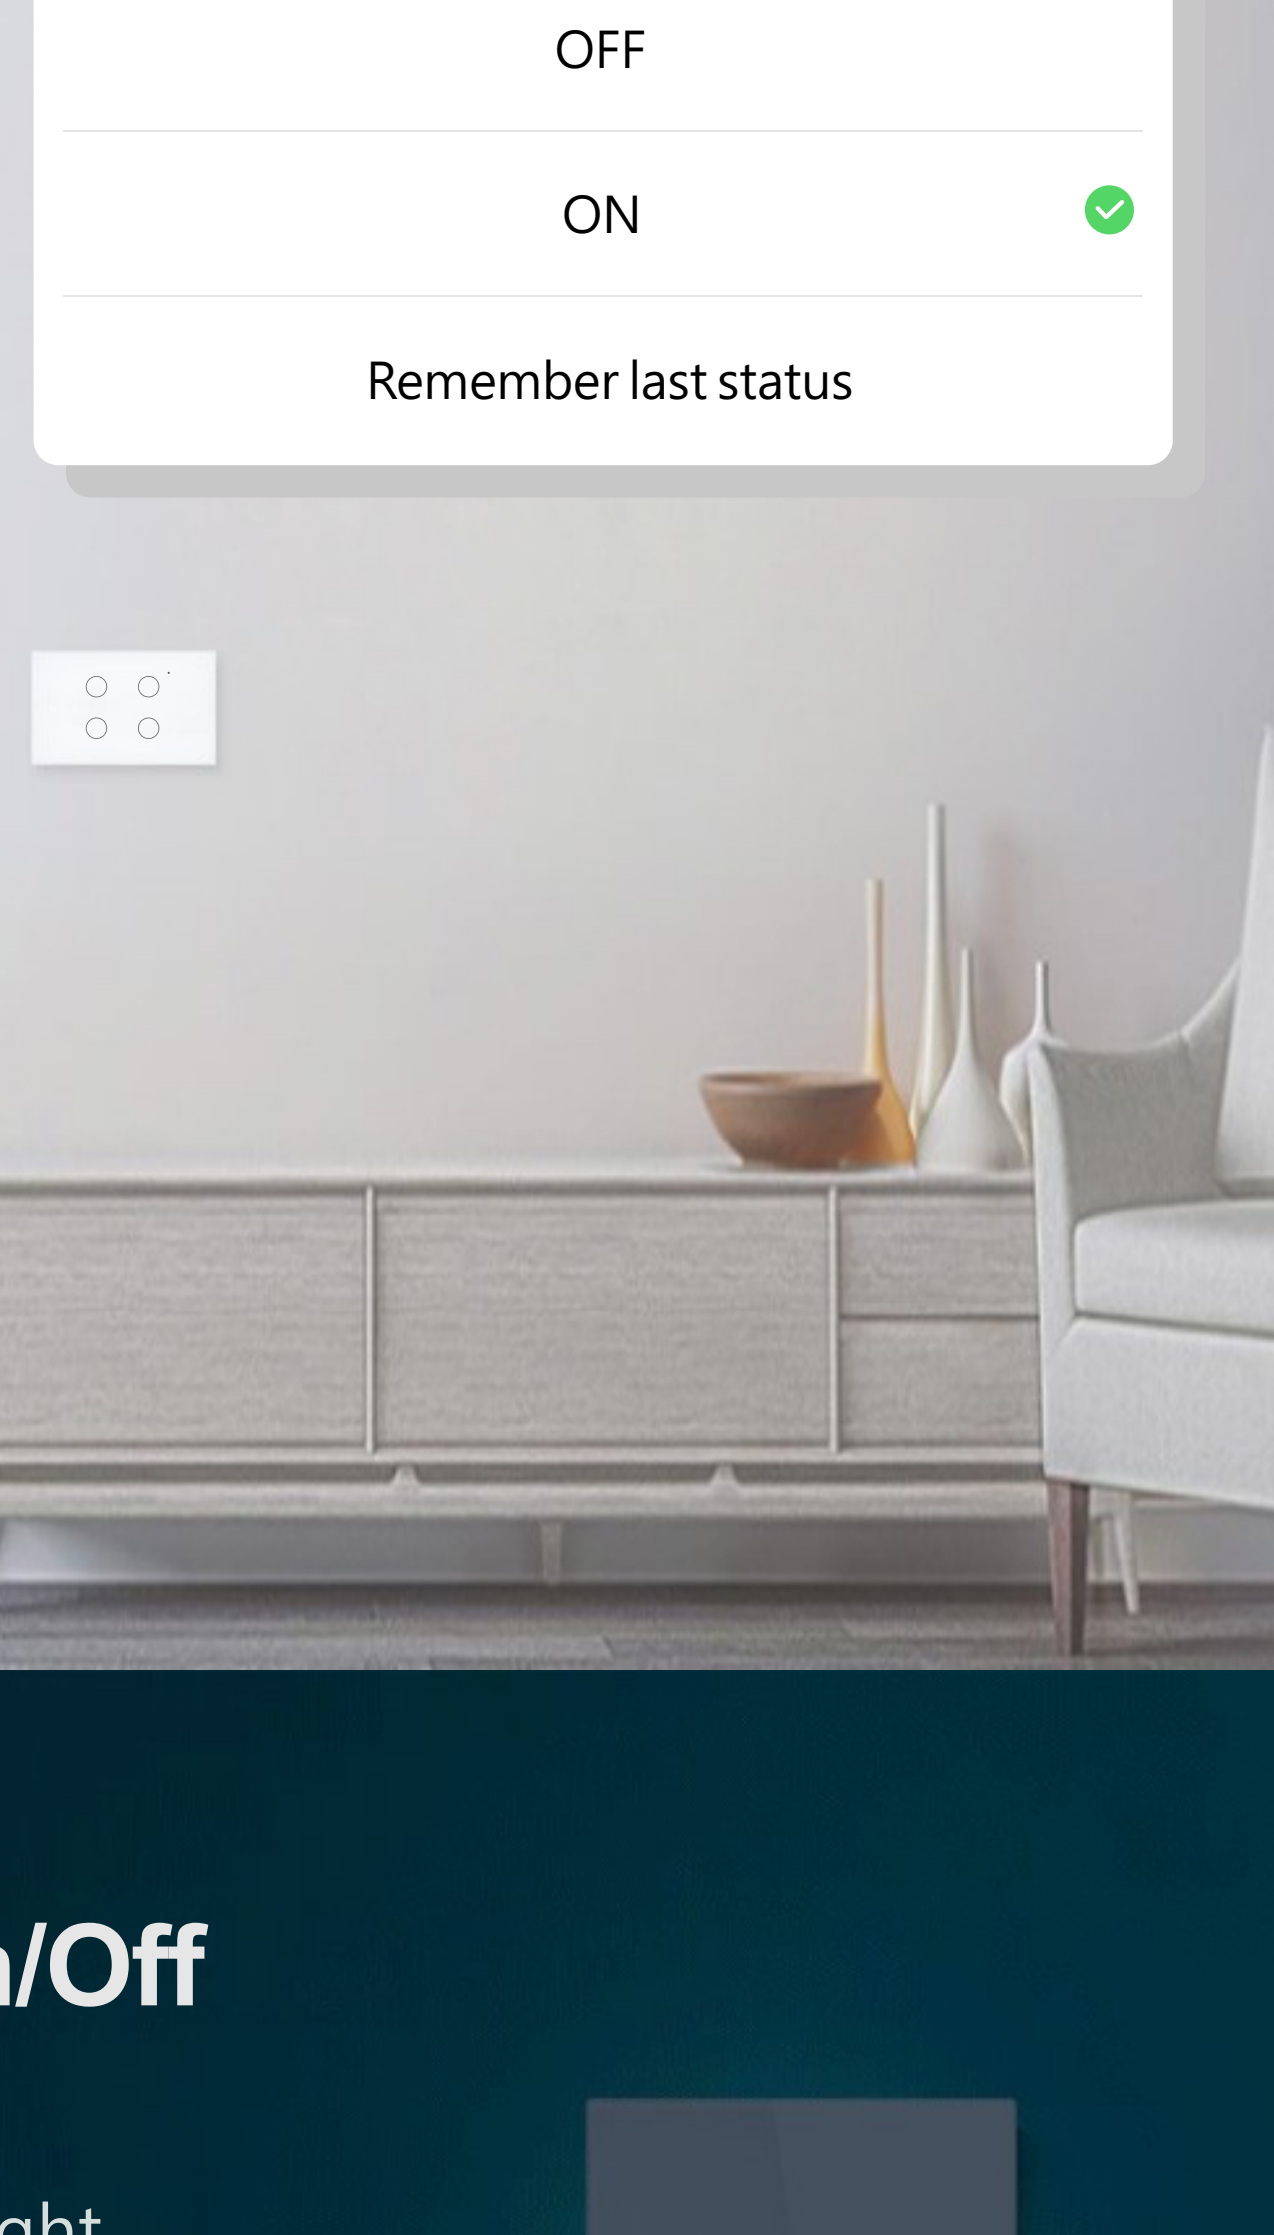

Multiple Control Modes

Voice Control

APP Remote Control

Touch Control

Tuya Smart
Smart Life Smart Living

What is the **tuya**?

Remotely control home appliances from anywhere
Add and control multiple devices at once with one App
Voice control via Amazon Echo and Google Home
Interworking of multiple smart devices.
Devices automatically start/stop working based on temperature, location and time.
Easily share devices among family members
Receive real-time alerts to ensure safety
Easily and quickly connect Tuya Smart App to devices

Control Switch with Your Voice

Work with Amazon Alexa/Google Assistance

APP Remote Control

Remotely control your switch at anytime and anywhere,
as long as there is WiFi signal.

Support Timing Function

Intelligent timing settings, don't worry about forgetting

On/Off Relay Status in App

More personalized settings as ON/OFF/Remember last status when power off.

Backlight can Turn On/Off

To avoid disturbing sleep,
you can choose to turn off the backlight

LED Indicator

Humanization design, with soft LED indicator, can find the position of the switch easily in darkness.

ON

OFF

Crystal Edge

Exquisite Craftwork
Well polished luxurious experience
We focus on the details

You can create group in the APP to manage all the lights in your house and share the device to your family members