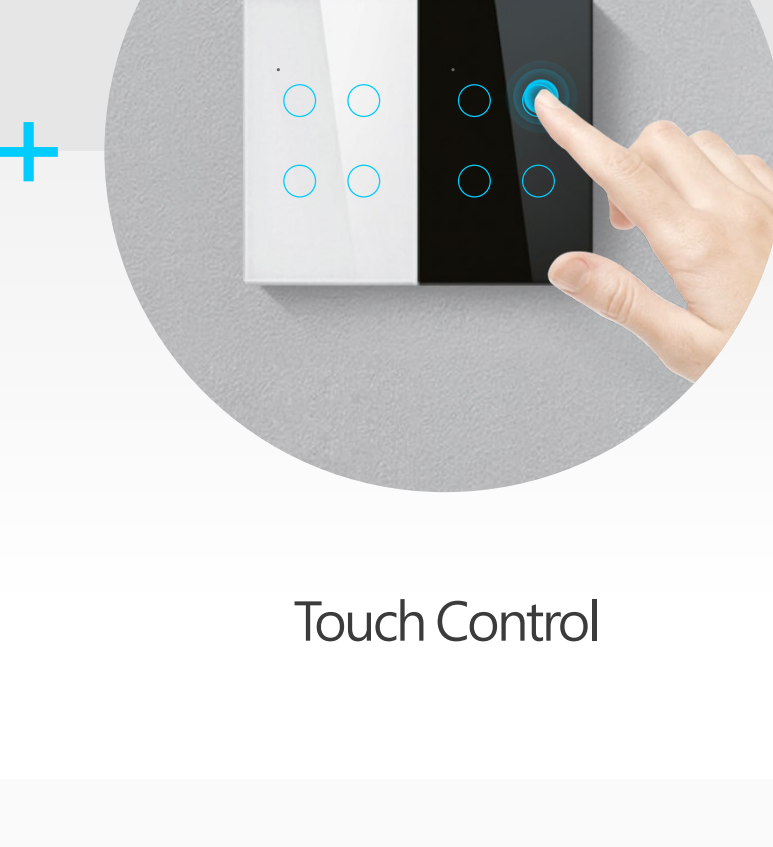

Smart WiFi Touch Switch

US Standard | 4-Gang | For Lamps

Focus the quality of life, lead the trend of switch
LED backlight, Multiple non-interfering control modes
10-400W rated power suitable for various lights
Work with Amazon Alexa/Google Assistance

WiFi Connection

Remote Control

Voice Control

Timing Schedules

Glass Panel

Touch Control

LED Backlight

Device Sharing

Multiple Control Modes

Voice Control

APP Remote Control

Touch Control

Tuya Smart
Smart Life Smart Living

What is the **tuya**?

Remotely control home appliances from anywhere
Add and control multiple devices at once with one App
Voice control via Amazon Echo and Google Home
Interworking of multiple smart devices.
Devices automatically start/stop working based on temperature, location and time.
Easily share devices among family members
Receive real-time alerts to ensure safety
Easily and quickly connect Tuya Smart App to devices

Humanization design, with soft LED indicator, can find the position of the switch easily in darkness.

ON

OFF

Crystal Edge

Exquisite Craftwork
Well polished luxurious experience
We focus on the details

You can create group in the APP to manage all the lights in your house and share the device to your family members