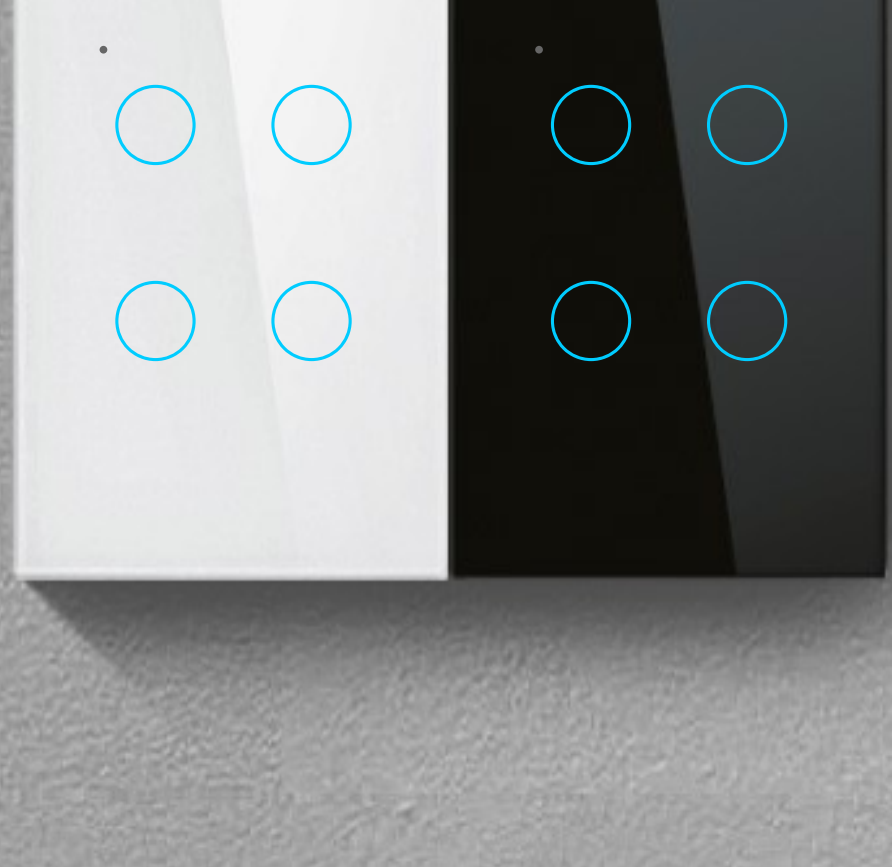

Smart WiFi Touch Switch

US Standard | 4-Gang | For Lamps

Focus the quality of life, lead the trend of switch
LED backlight, Multiple non-interfering control modes
10-400W rated power suitable for various lights
Work with Amazon Alexa/Google Assistance

WiFi Connection

Remote Control

Voice Control

Timing Schedules

Glass Panel

Touch Control

LED Backlight

Device Sharing

Humanization design, with soft LED indicator, can find the position of the switch easily in darkness.

ON

OFF

Crystal Edge

Exquisite Craftwork
Well polished luxurious experience
We focus on the details

You can create group in the APP to manage all the lights in your house and share the device to your family members

Default Color: White/Black

Options: Gold/Grey

Black

White

Gold

Grey

Product Appearance & Size

WiFi Frequency
2.4G Hz b/g/n