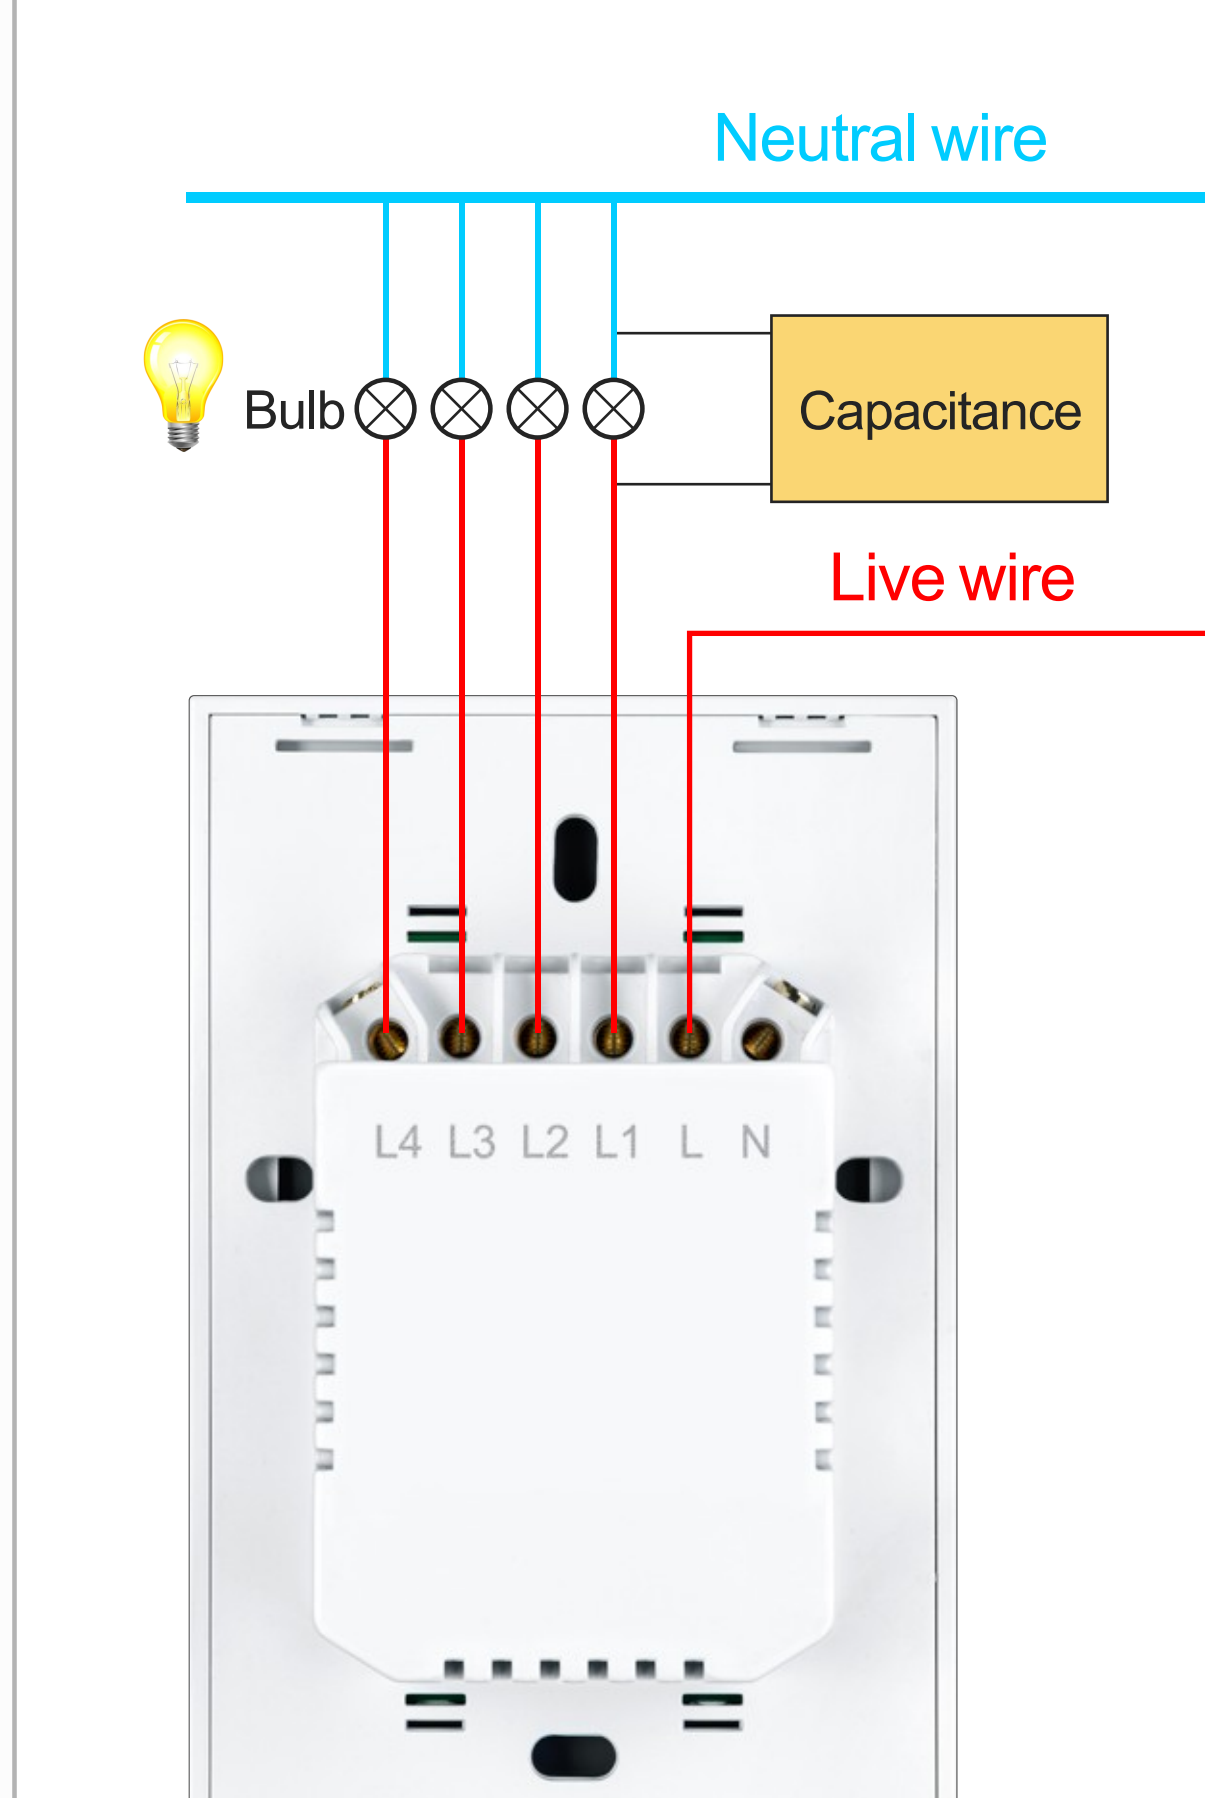

Multiple people control one

One person controls more than one

Horizontal / Vertical, easily choose the installation method
Multiple color options, suitable for various decoration styles

Four Color Options

Work Voltage
AC100-240V
50/60Hz

Rated Power
10-400W

Work with or without neutral wire

1 Need neutral

2 No need neutral

Description

Tuya Smart 4 CH WIFI US Touch Switch for Home Lamps
Support Voice Control: Work with Amazon Alexa/Google Assistance
Work Voltage: 100-240V AC 50/60Hz
Rated Power: 10-400W
Material Panel: tempered glass panel, Fire restriction PC back shell
Default Color: White/Black; Options: Gold/Grey
With neutral line & without neutral line both can be used
Box: 140*90*55mm, Unit weight: 0.263kg

1/2/3/4 Gang Optional

US Standard

1-Gang

2-Gang

3-Gang

4-Gang