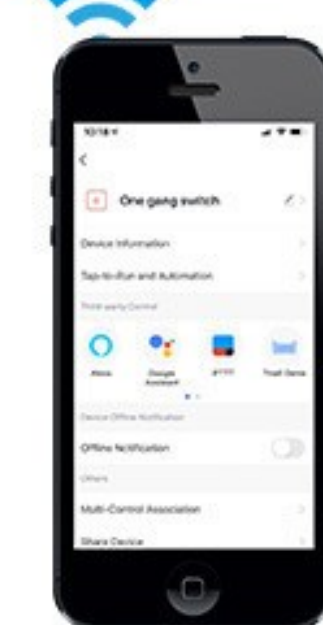

Control Switch with Your Voice

Work with Amazon Alexa/Google Assistance

APP Remote Control

Remotely control your switch at anytime and anywhere,
as long as there is WiFi signal.

Support Timing Function

Intelligent timing settings, don't worry about forgetting

On/Off Relay Status in App

More personalized settings as ON/OFF/Remember last status when power off.

Backlight can Turn On/Off

To avoid disturbing sleep,
you can choose to turn off the backlight

LED Indicator

Humanization design, with soft LED indicator, can find the position of the switch easily in darkness.

ON

OFF

Crystal Edge

Exquisite Craftwork
Well polished luxurious experience
We focus on the details

You can create group in the APP to manage all the lights in your house and share the device to your family members

Multiple people control one

One person controls more than one

Horizontal / Vertical, easily choose the installation method
Multiple color options, suitable for various decoration styles

Four Color Options