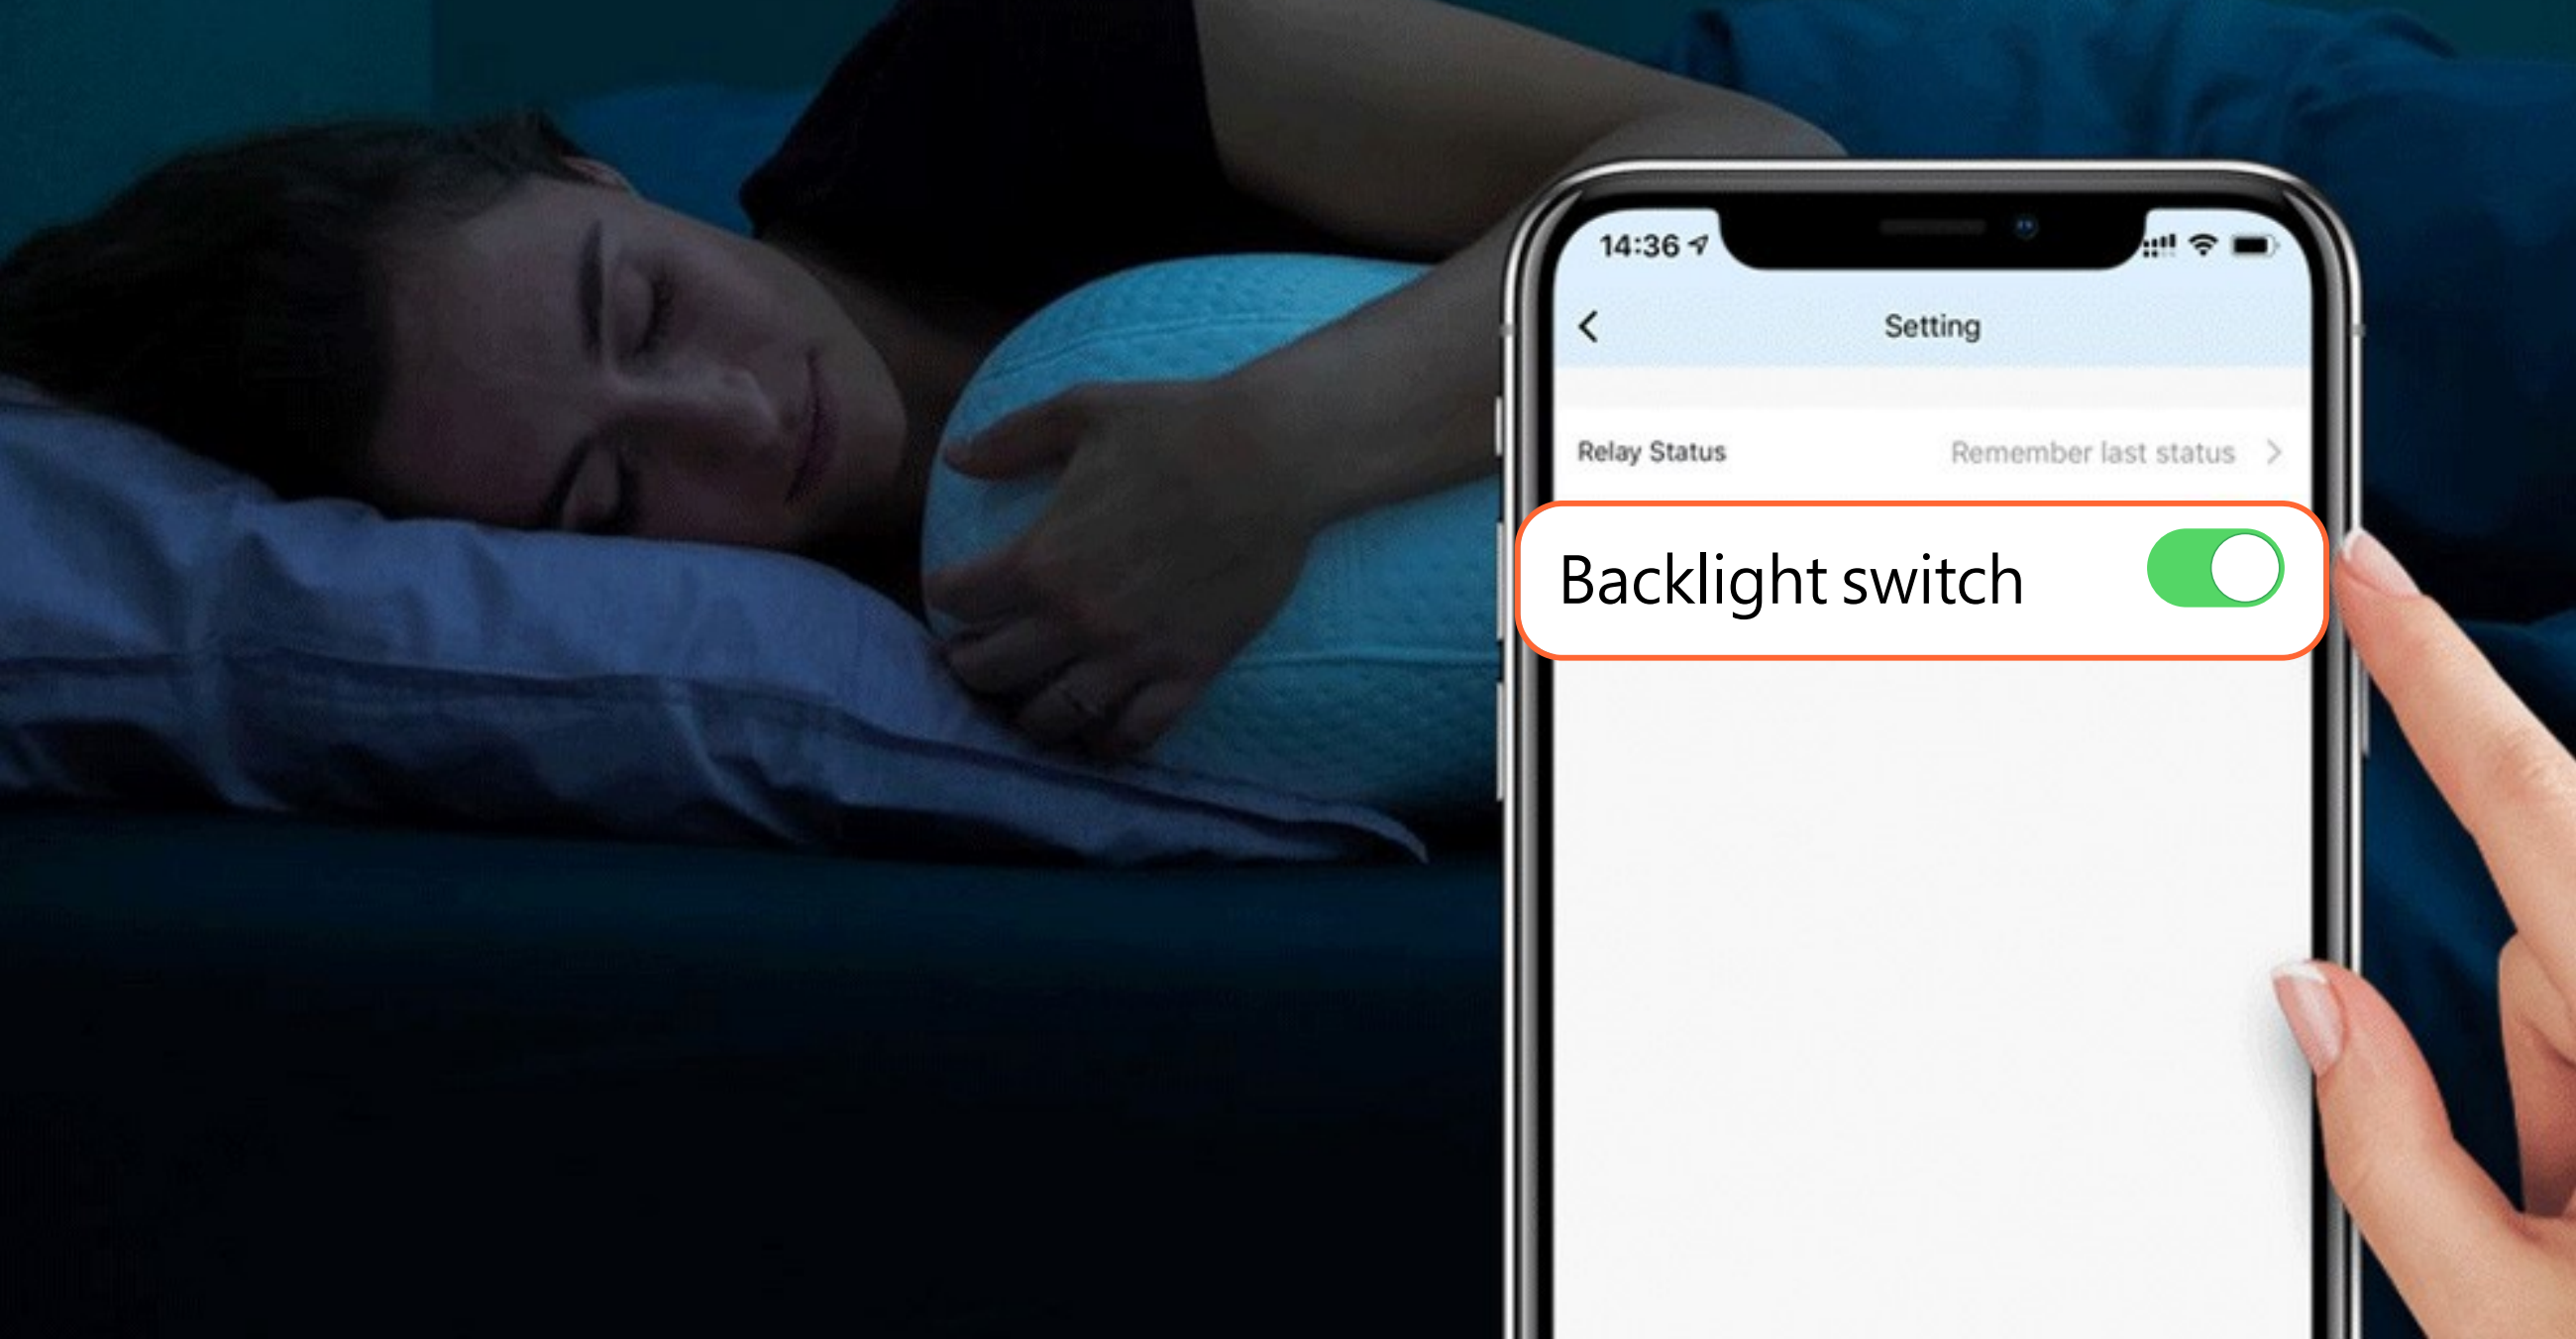

Multiple Control Modes

Voice Control

APP Remote Control

Touch Control

Tuya Smart
Smart Life Smart Living

What is the **tuya**?

Remotely control home appliances from anywhere
Add and control multiple devices at once with one App
Voice control via Amazon Echo and Google Home
Interworking of multiple smart devices.
Devices automatically start/stop working based on temperature, location and time.
Easily share devices among family members
Receive real-time alerts to ensure safety
Easily and quickly connect Tuya Smart App to devices

Control Switch with Your Voice

Work with Amazon Alexa/Google Assistance

APP Remote Control

Remotely control your switch at anytime and anywhere,
as long as there is WiFi signal.

Support Timing Function

Intelligent timing settings, don't worry about forgetting

On/Off Relay Status in App

More personalized settings as ON/OFF/Remember last status when power off.

Backlight can Turn On/Off

To avoid disturbing sleep,
you can choose to turn off the backlight

LED Indicator

Humanization design, with soft LED indicator, can find the position of the switch easily in darkness.

ON

OFF

Crystal Edge

Exquisite Craftwork
Well polished luxurious experience
We focus on the details

You can create group in the APP to manage all the lights in your house and share the device to your family members