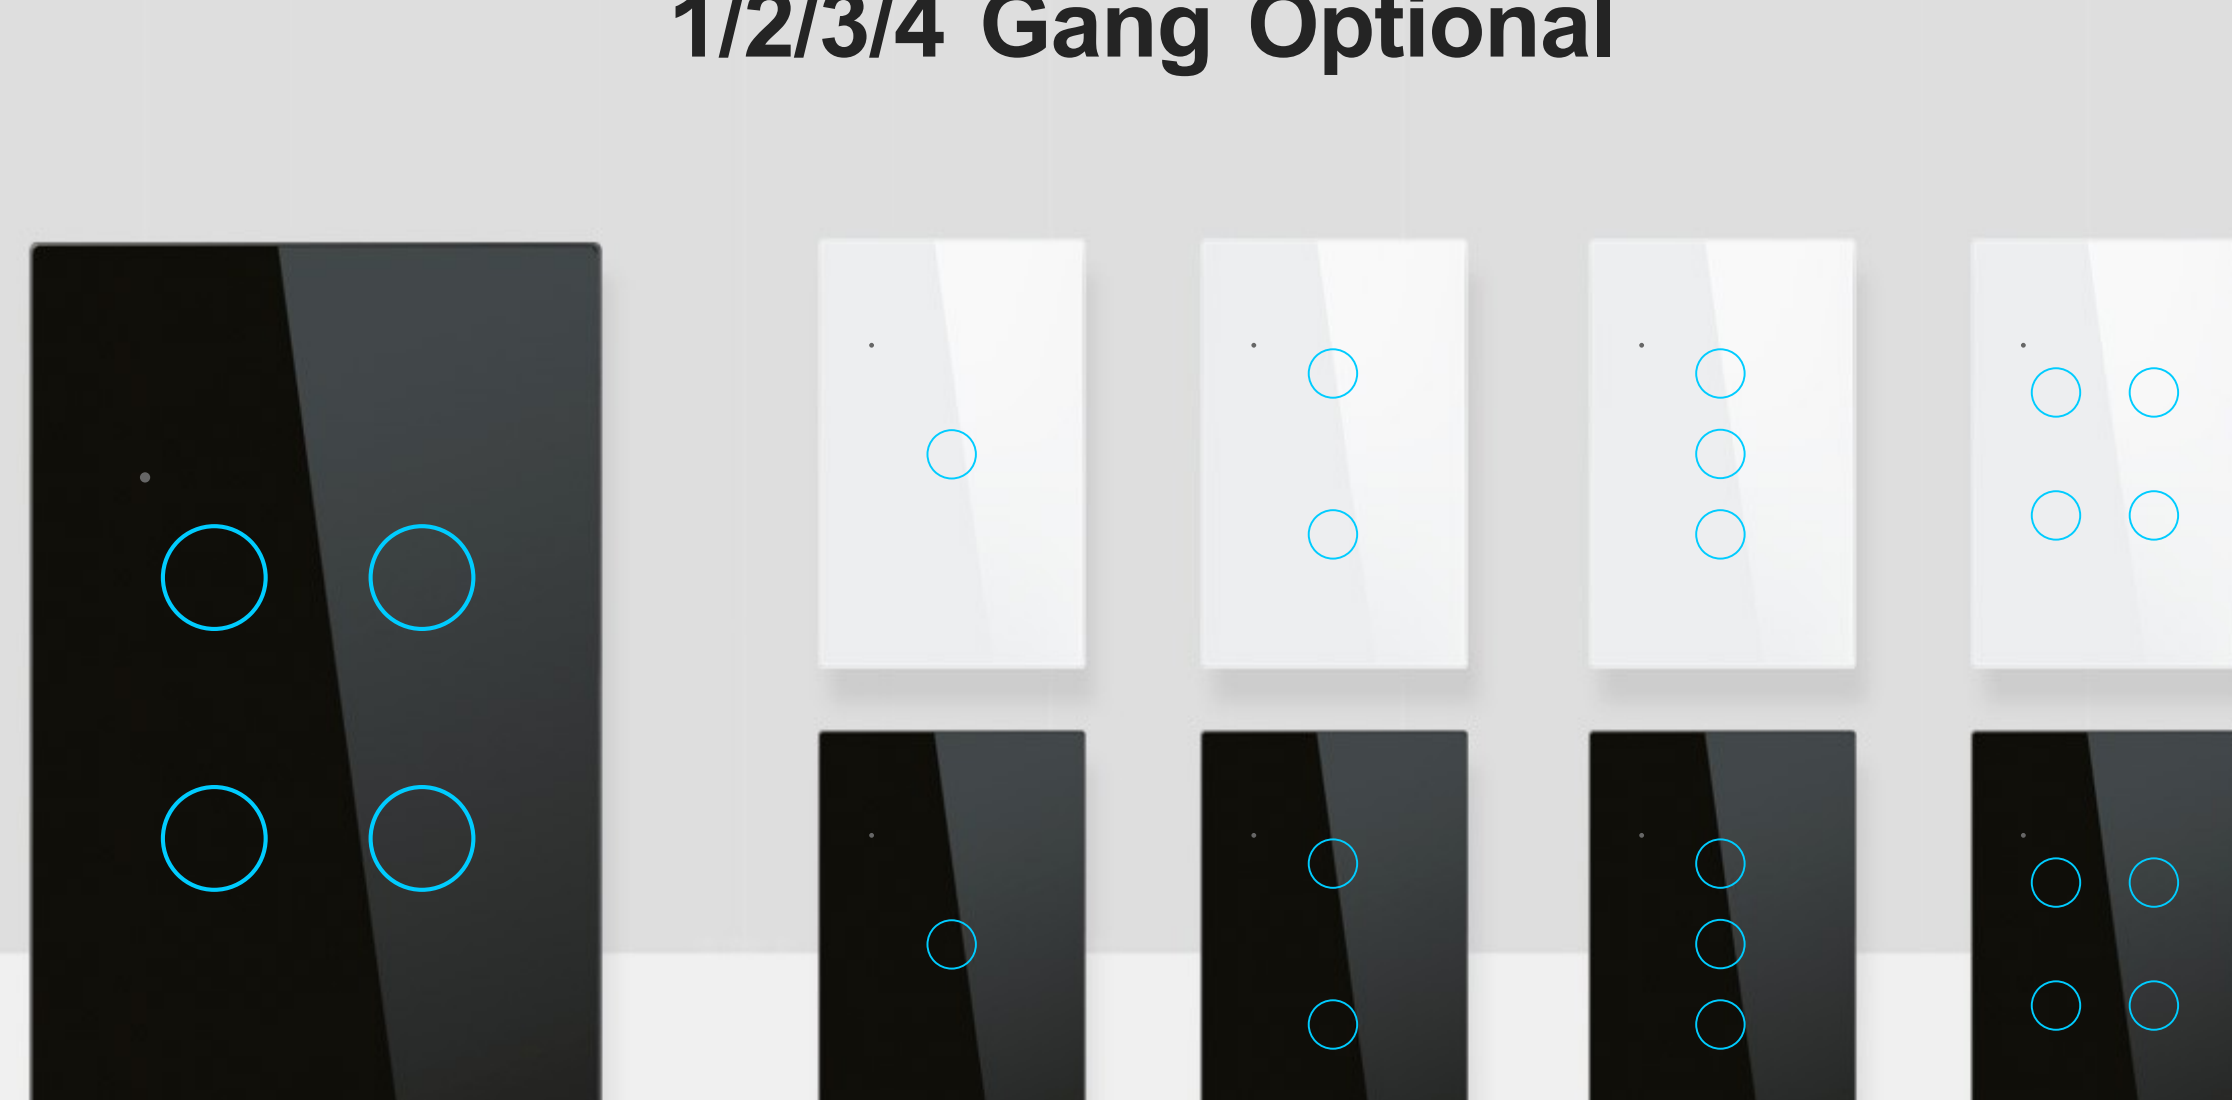

Multiple people control one

One person controls more than one

Horizontal / Vertical, easily choose the installation method
Multiple color options, suitable for various decoration styles

Four Color Options

Default Color: White/Black

Options: Gold/Grey

Black

White

Gold

Grey

Product Appearance & Size

WiFi Frequency
2.4G Hz b/g/n

Work Voltage
AC100-240V
50/60Hz

Rated Power
10-400W

Work with or without neutral wire

1 Need neutral

2 No need neutral

Description

Tuya Smart 4 CH WIFI US Touch Switch for Home Lamps
Support Voice Control: Work with Amazon Alexa/Google Assistance
Work Voltage: 100-240V AC 50/60Hz
Rated Power: 10-400W
Material Panel: tempered glass panel, Fire restriction PC back shell
Default Color: White/Black; Options: Gold/Grey
With neutral line & without neutral line both can be used
Box: 140*90*55mm, Unit weight: 0.263kg

1/2/3/4 Gang Optional

US Standard

1-Gang

2-Gang

3-Gang

4-Gang