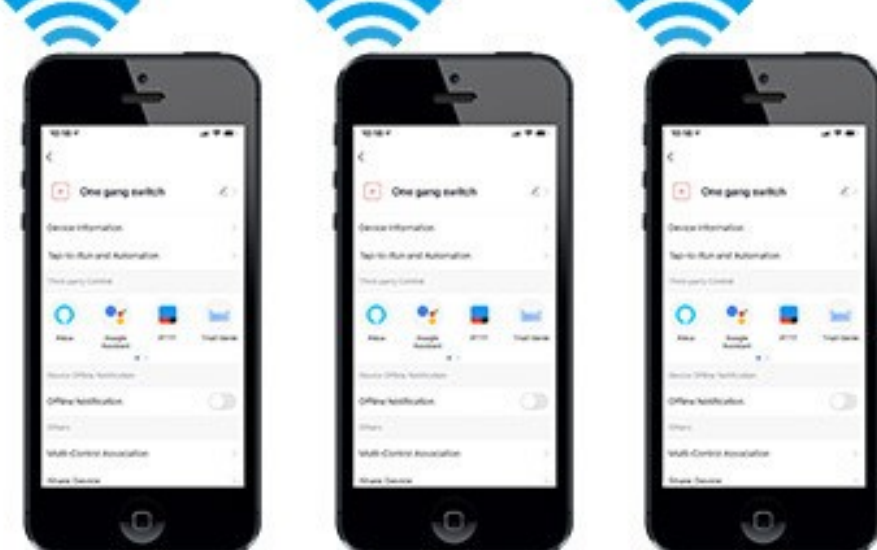

Multiple Control Modes

Voice Control

APP Remote Control

Touch Control

Tuya Smart
Smart Life Smart Living

What is the **tuya**?

Remotely control home appliances from anywhere
Add and control multiple devices at once with one App
Voice control via Amazon Echo and Google Home
Interworking of multiple smart devices.
Devices automatically start/stop working based on temperature, location and time.
Easily share devices among family members
Receive real-time alerts to ensure safety
Easily and quickly connect Tuya Smart App to devices

Control Switch with Your Voice

Work with Amazon Alexa/Google Assistance

APP Remote Control

Remotely control your switch at anytime and anywhere,
as long as there is WiFi signal.

Support Timing Function

Intelligent timing settings, don't worry about forgetting

Humanization design, with soft LED indicator, can find the position of the switch easily in darkness.

ON

OFF

Crystal Edge

Exquisite Craftwork
Well polished luxurious experience
We focus on the details

You can create group in the APP to manage all the lights in your house and share the device to your family members

Multiple people control one

One person controls more than one

Horizontal / Vertical, easily choose the installation method
Multiple color options, suitable for various decoration styles

Four Color Options