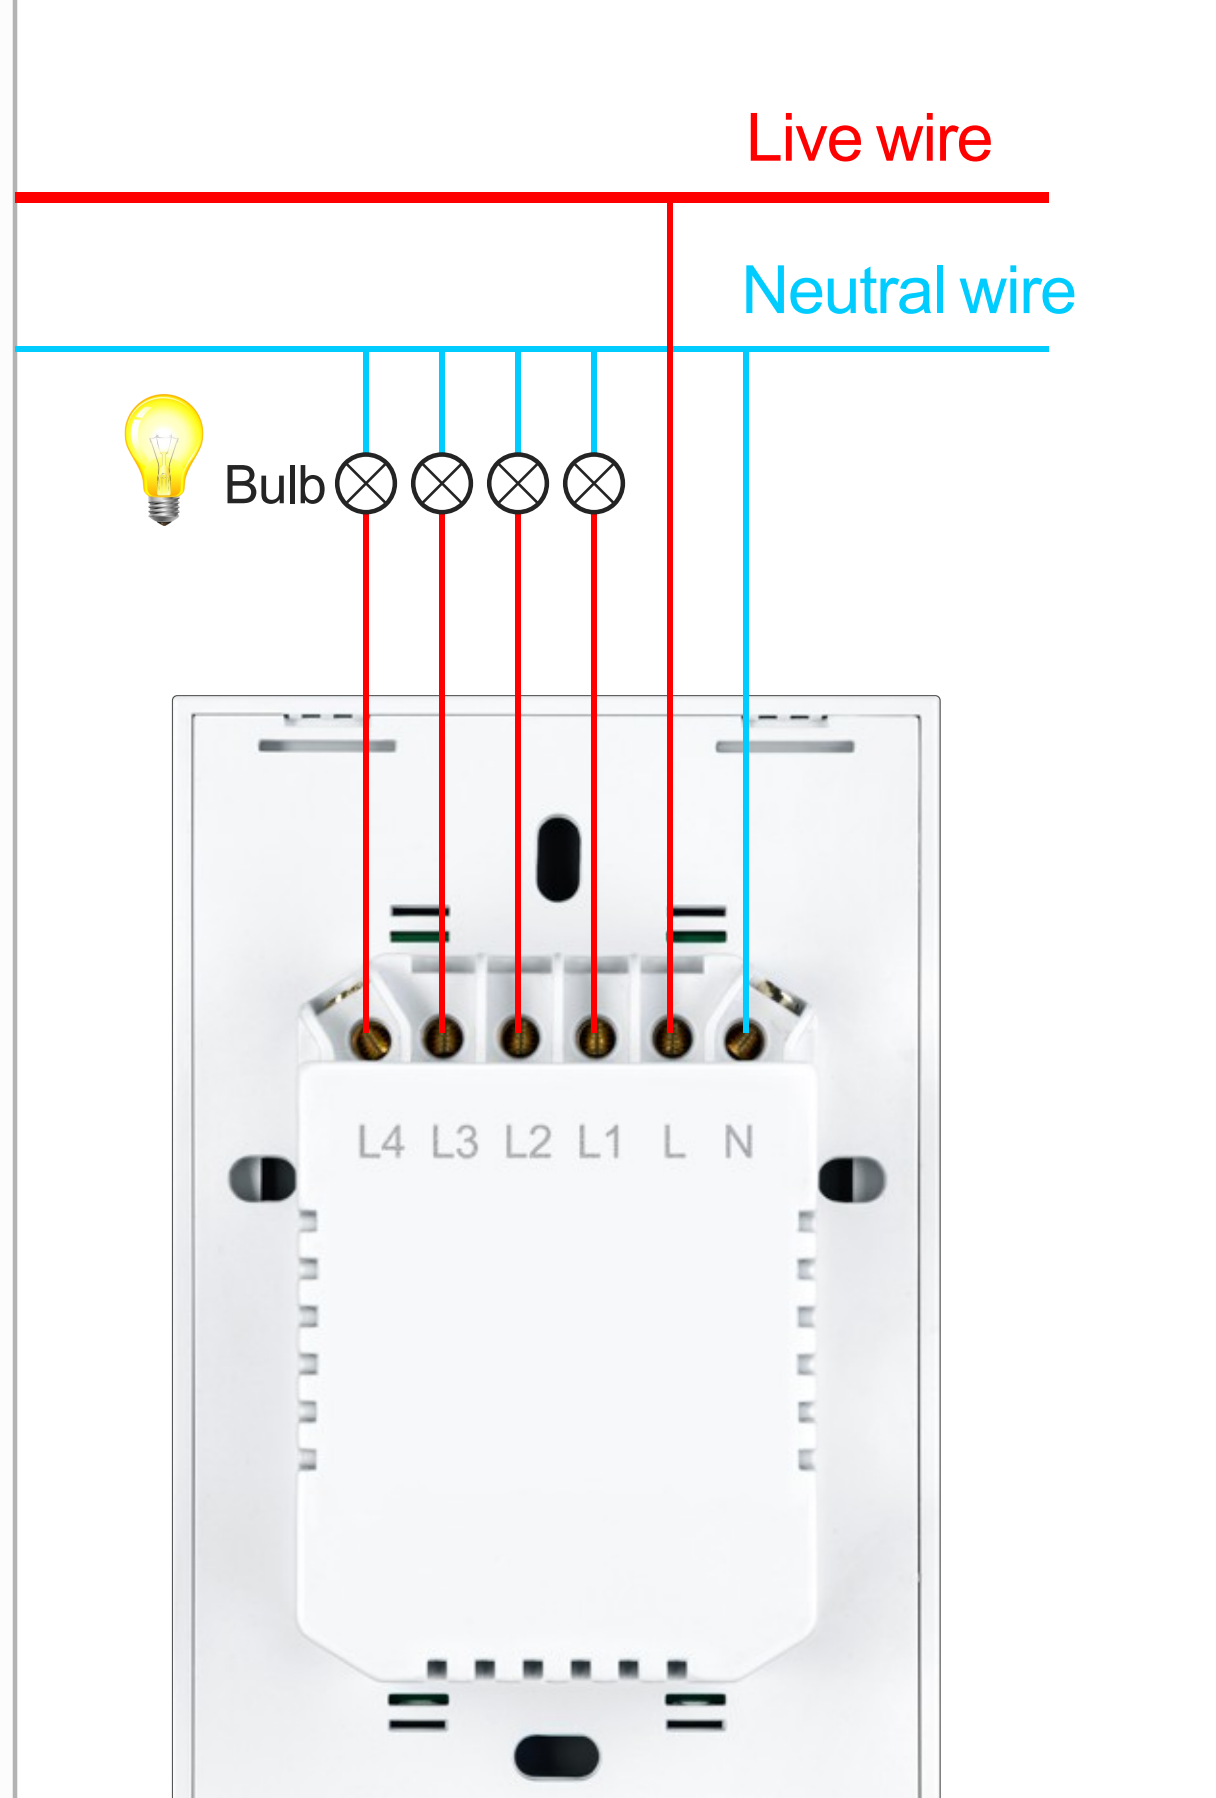

On/Off Relay Status in App

More personalized settings as ON/OFF/Remember last status when power off.

Backlight can Turn On/Off

To avoid disturbing sleep,
you can choose to turn off the backlight

LED Indicator

Multiple people control one

One person controls more than one

Horizontal / Vertical, easily choose the installation method
Multiple color options, suitable for various decoration styles

Four Color Options

Default Color: White/Black

Options: Gold/Grey

Black

White

Gold

Grey

Product Appearance & Size

WiFi Frequency
2.4G Hz b/g/n

Work Voltage
AC100-240V
50/60Hz

Rated Power
10-400W

Work with or without neutral wire

1 Need neutral

2 No need neutral

Description

Tuya Smart 4 CH WIFI US Touch Switch for Home Lamps
Support Voice Control: Work with Amazon Alexa/Google Assistance
Work Voltage: 100-240V AC 50/60Hz
Rated Power: 10-400W
Material Panel: tempered glass panel, Fire restriction PC back shell
Default Color: White/Black; Options: Gold/Grey
With neutral line & without neutral line both can be used
Box: 140*90*55mm, Unit weight: 0.263kg