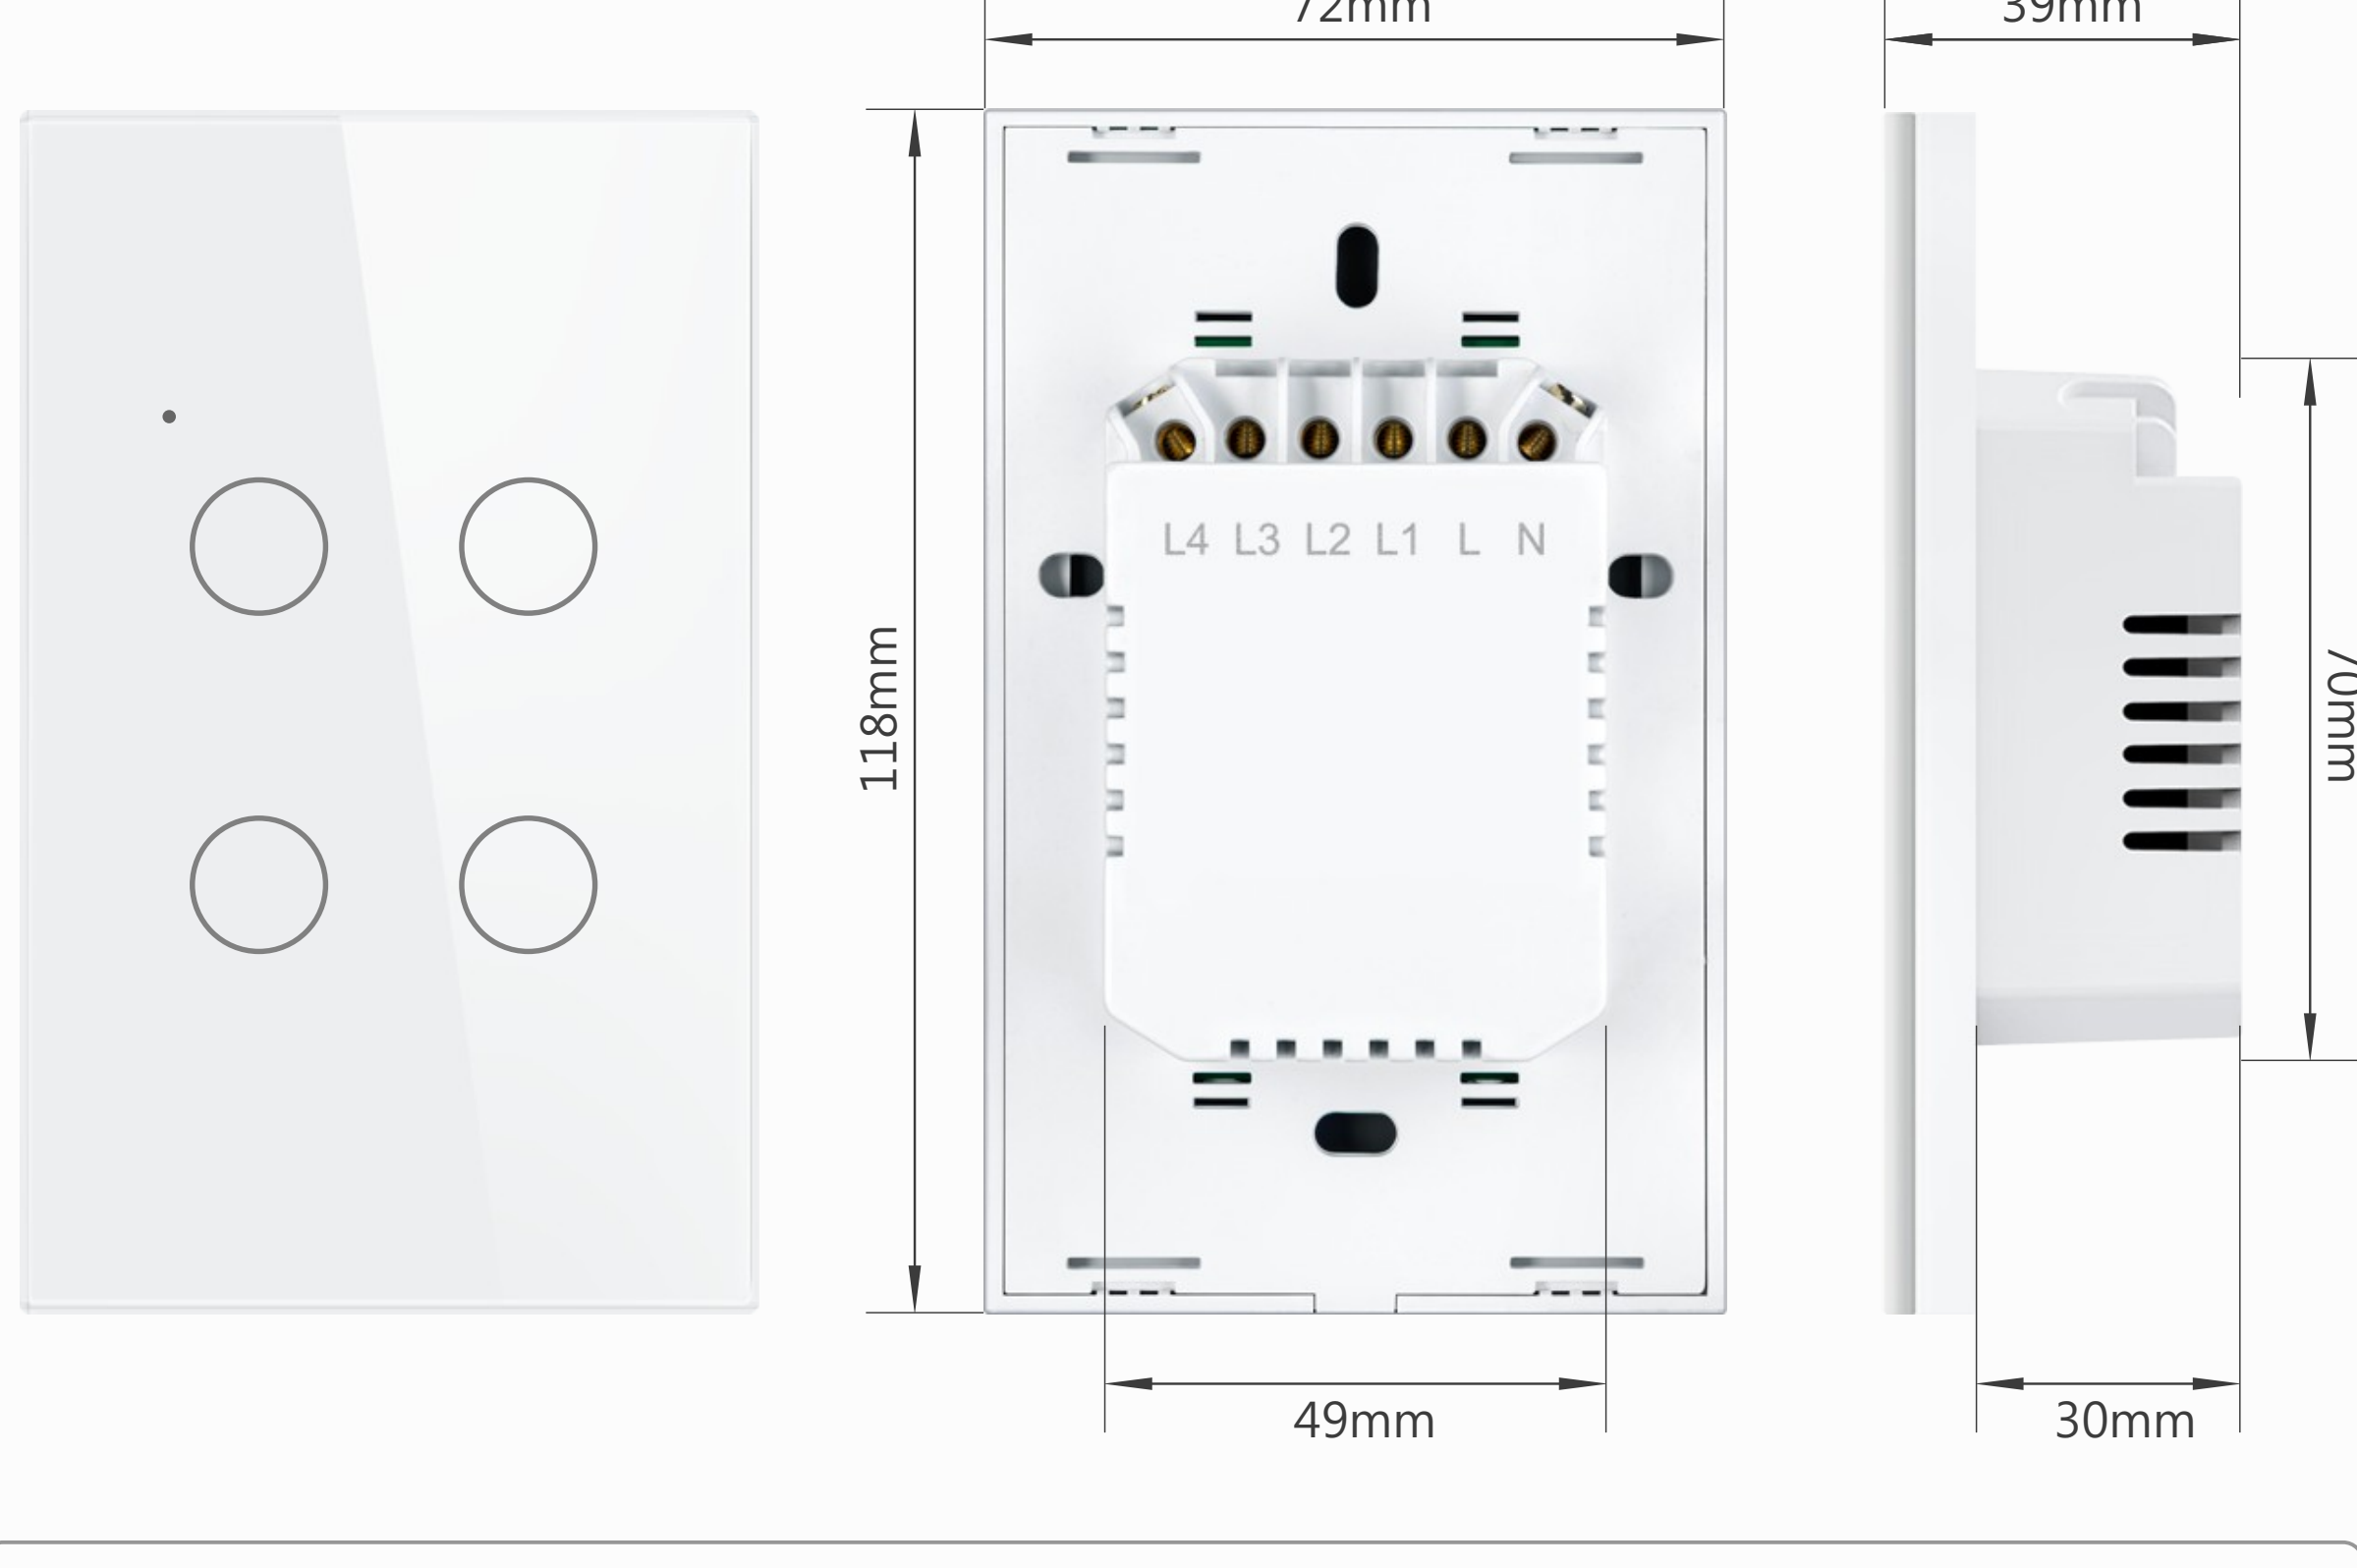

Multiple people control one

One person controls more than one

Horizontal / Vertical, easily choose the installation method
Multiple color options, suitable for various decoration styles

Four Color Options

Default Color: White/Black

Options: Gold/Grey

Black

White

Gold

Grey

Product Appearance & Size

WiFi Frequency
2.4G Hz b/g/n

Work Voltage
AC100-240V
50/60Hz

Rated Power
10-400W

Work with or without neutral wire

1 Need neutral

2 No need neutral

Description

Tuya Smart 4 CH WIFI US Touch Switch for Home Lamps
Support Voice Control: Work with Amazon Alexa/Google Assistance
Work Voltage: 100-240V AC 50/60Hz
Rated Power: 10-400W
Material Panel: tempered glass panel, Fire restriction PC back shell
Default Color: White/Black; Options: Gold/Grey
With neutral line & without neutral line both can be used
Box: 140*90*55mm, Unit weight: 0.263kg

1/2/3/4 Gang Optional

US Standard

1-Gang

2-Gang

3-Gang

4-Gang