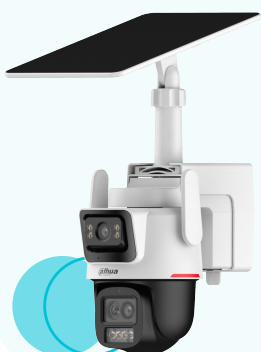

PTS2649-C3E3Z

CAMARA PT DAHUA SOLAR
4G WIZCOLOR DUAL 3+3 MP
DUAL IP66 APOLLO
PTS2649-C-3E3Z-4GB20

WITH S **Wiz Color**
Simple. Smart. Secure.